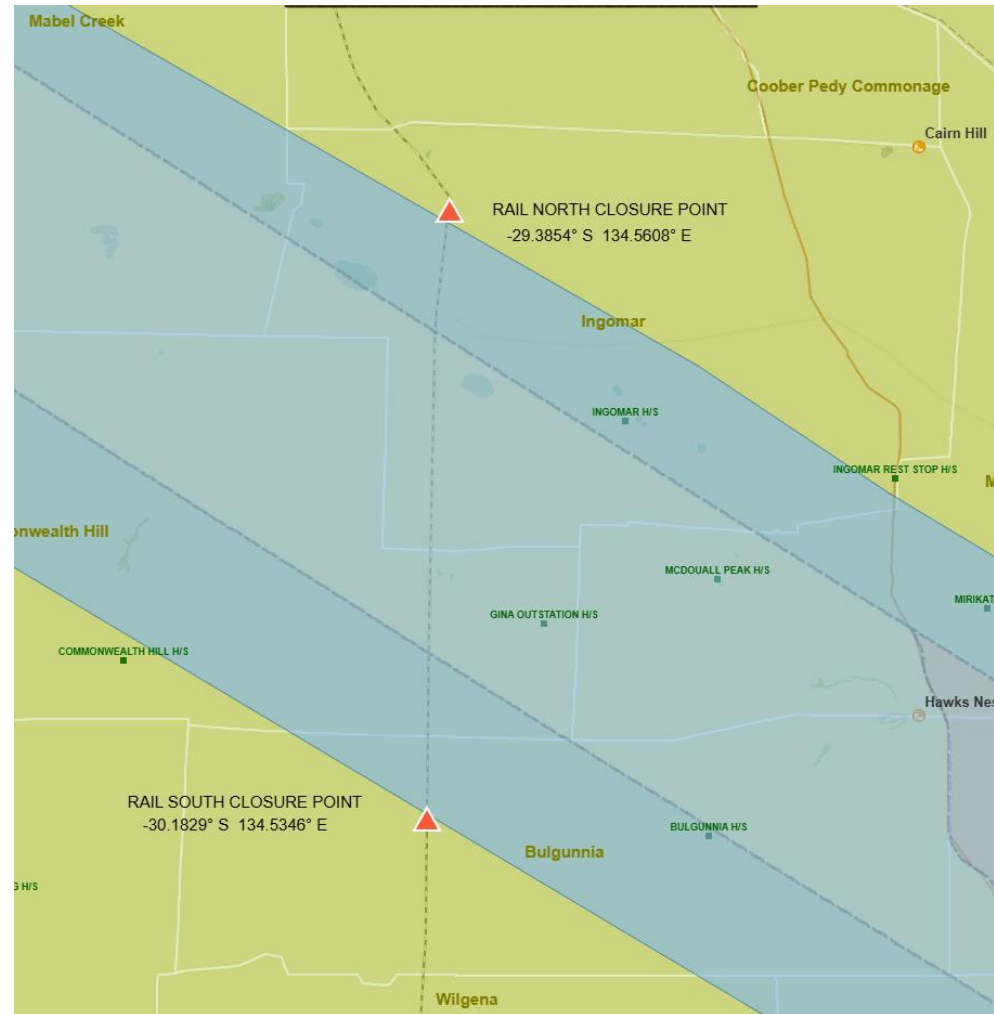

Suspension of Standing Permission for the Tarcoola to Darwin Railway Line during the period 12 June 2026 to 18 June 2026

Suspension of Standing Permission for the Stuart Highway during the period 12 June 2026 to 18 June 2026