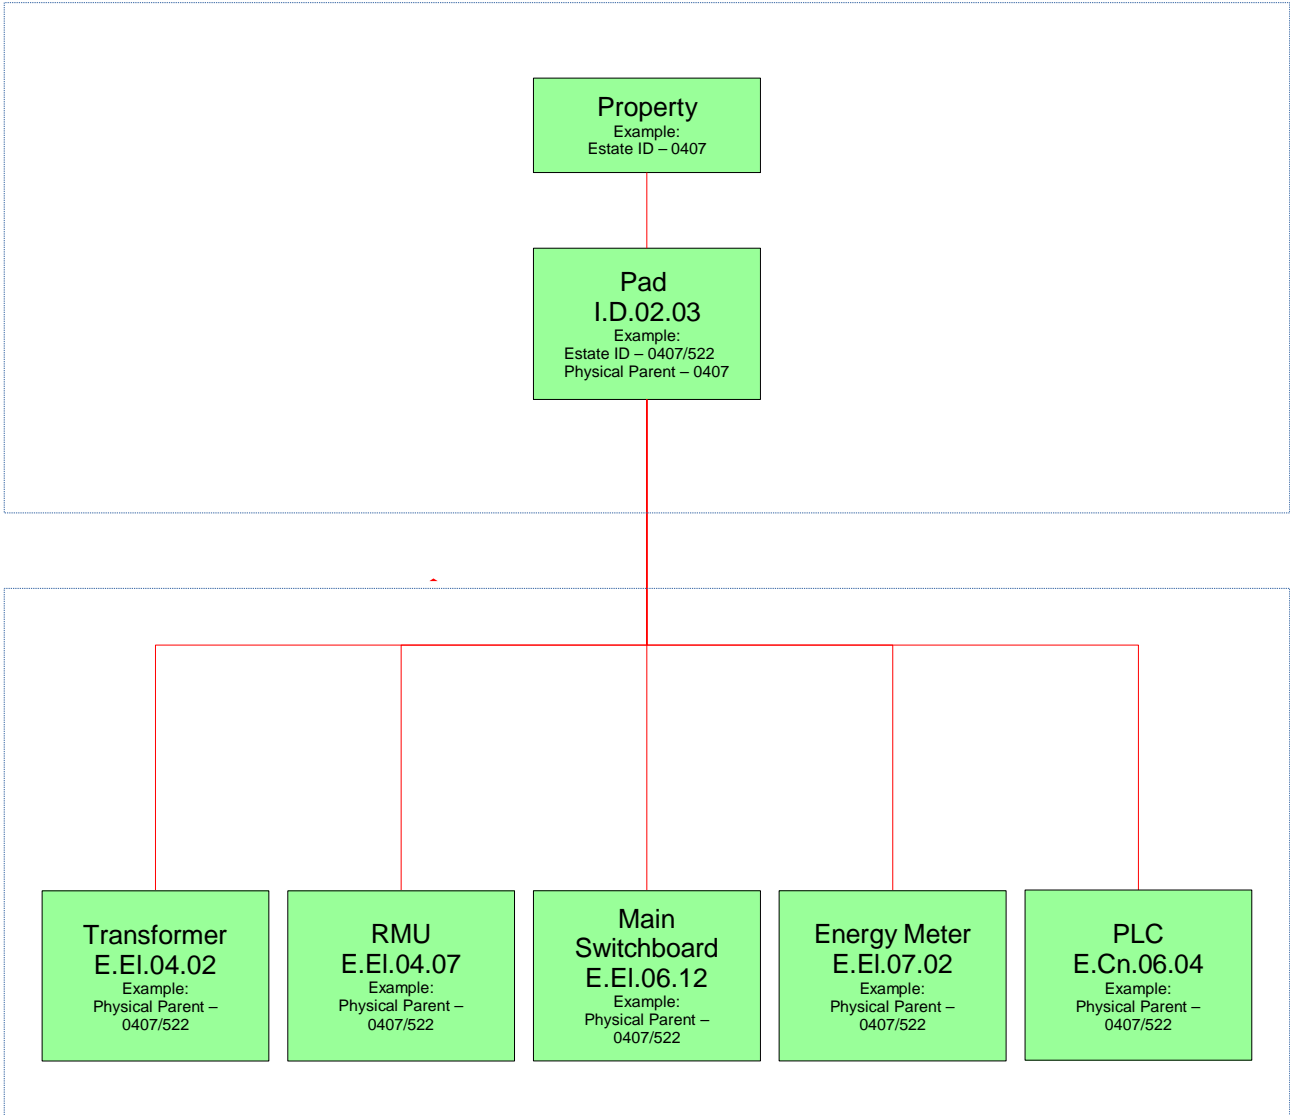

ERIM Guidance for Pad Mount or Kiosk Substations Physical Parents

Legend:

Physical Relation ————

Physical Asset

Functional Relation - - - - -

System

Physical Parents

Property
Example:
Estate ID – 0407

Pad
I.D.02.03
Example:
Estate ID – 0407/522
Physical Parent – 0407

Kiosk Substation Equipment

Transformer
E.EI.04.02
Example:
Physical Parent –
0407/522

RMU
E.EI.04.07
Example:
Physical Parent –
0407/522

Main
Switchboard
E.EI.06.12
Example:
Physical Parent –
0407/522

Energy Meter
E.EI.07.02
Example:
Physical Parent –
0407/522

PLC
E.Cn.06.04
Example:
Physical Parent –
0407/522

ERIM Guidance for Pad Mount or Kiosk Substations

Functional Parents

Legend:

Physical Relation ————

Physical Asset

Functional Relation - - - - -

System