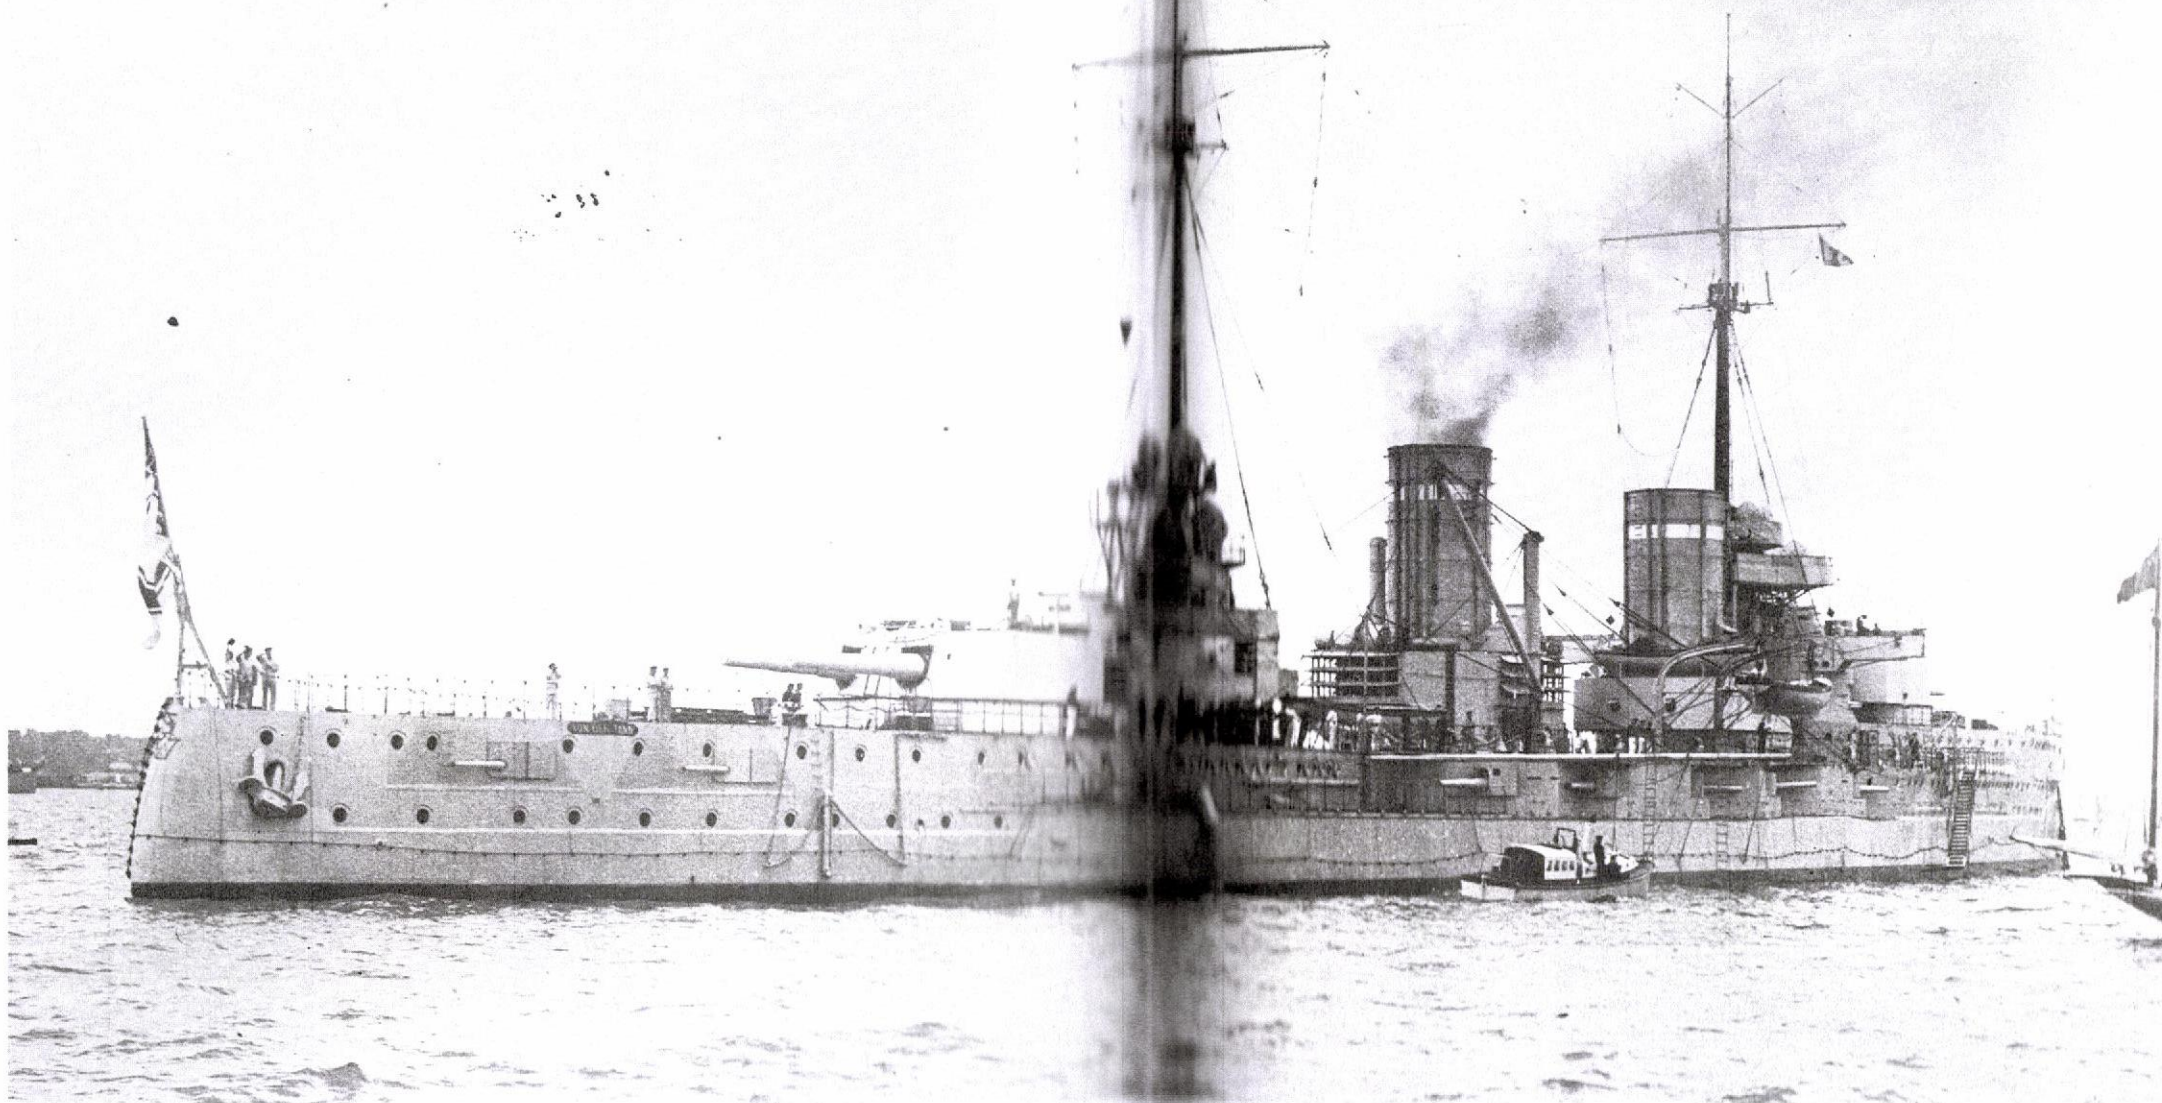

SUBM.008.0194

The fast, hard hitting, efficient German battle cruiser, SMS *Von der Tann*, is present at the Royal Naval review, Spithead, before the First World War.