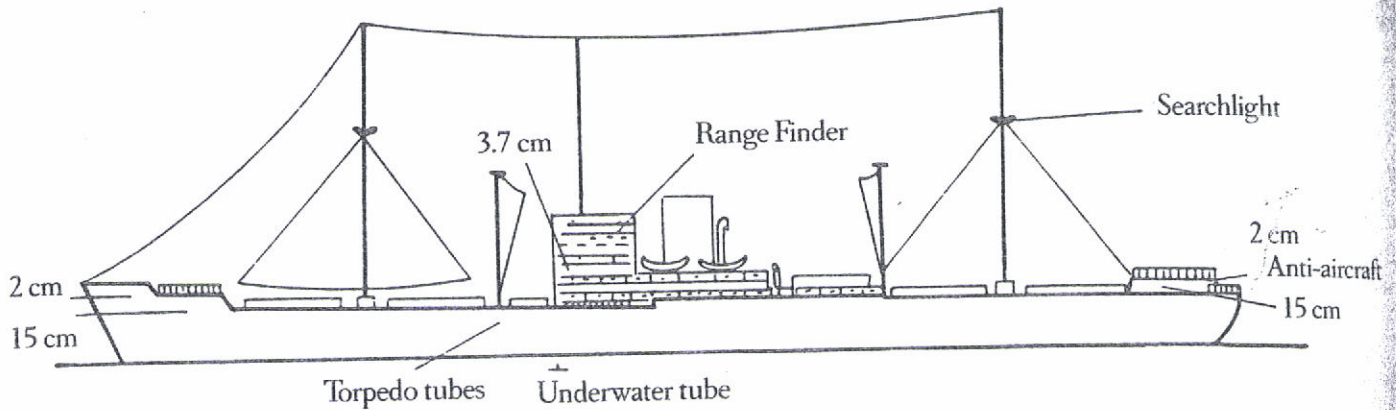

25

HMAS SYDNEY

Figure 7
 HSK *Kormoran*: side view and deck plan showing armaments

- | | | |
|-------|--------------------|------------------|
| | | Hatches |
| A - E | 2 cm Anti-aircraft | 1 Two lifeboats |
| ① - ⑥ | 15 cm guns | 2 No. 3 gun |
| ∠ | Firing arcs | 4 No. 4 gun |
| | | 5 Arados |
| | | 6 Speedboat LS-3 |