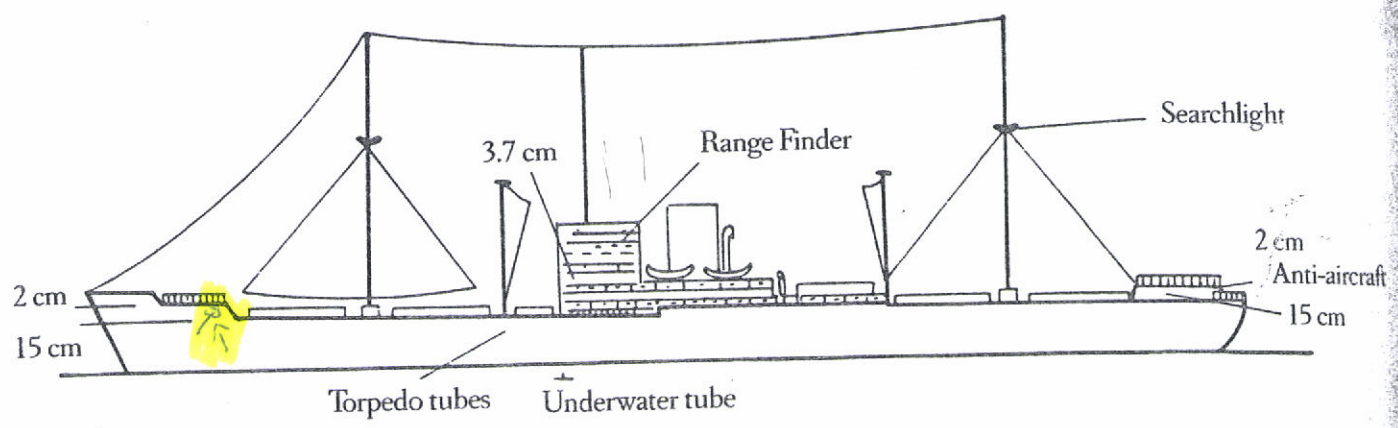

Ex 23

HMAS SYDNEY

Figure 7
 HSK *Kormoran*: side view and deck plan showing armaments

- | | | |
|-------|--------------------|------------------|
| | | Hatches |
| A - E | 2 cm Anti-aircraft | 1 Two lifeboats |
| ① - ⑥ | 15 cm guns | 2 No. 3 gun |
| ∠ | Firing arcs | 4 No. 4 gun |
| | | 5 Arados |
| | | 6 Speedboat LS-3 |