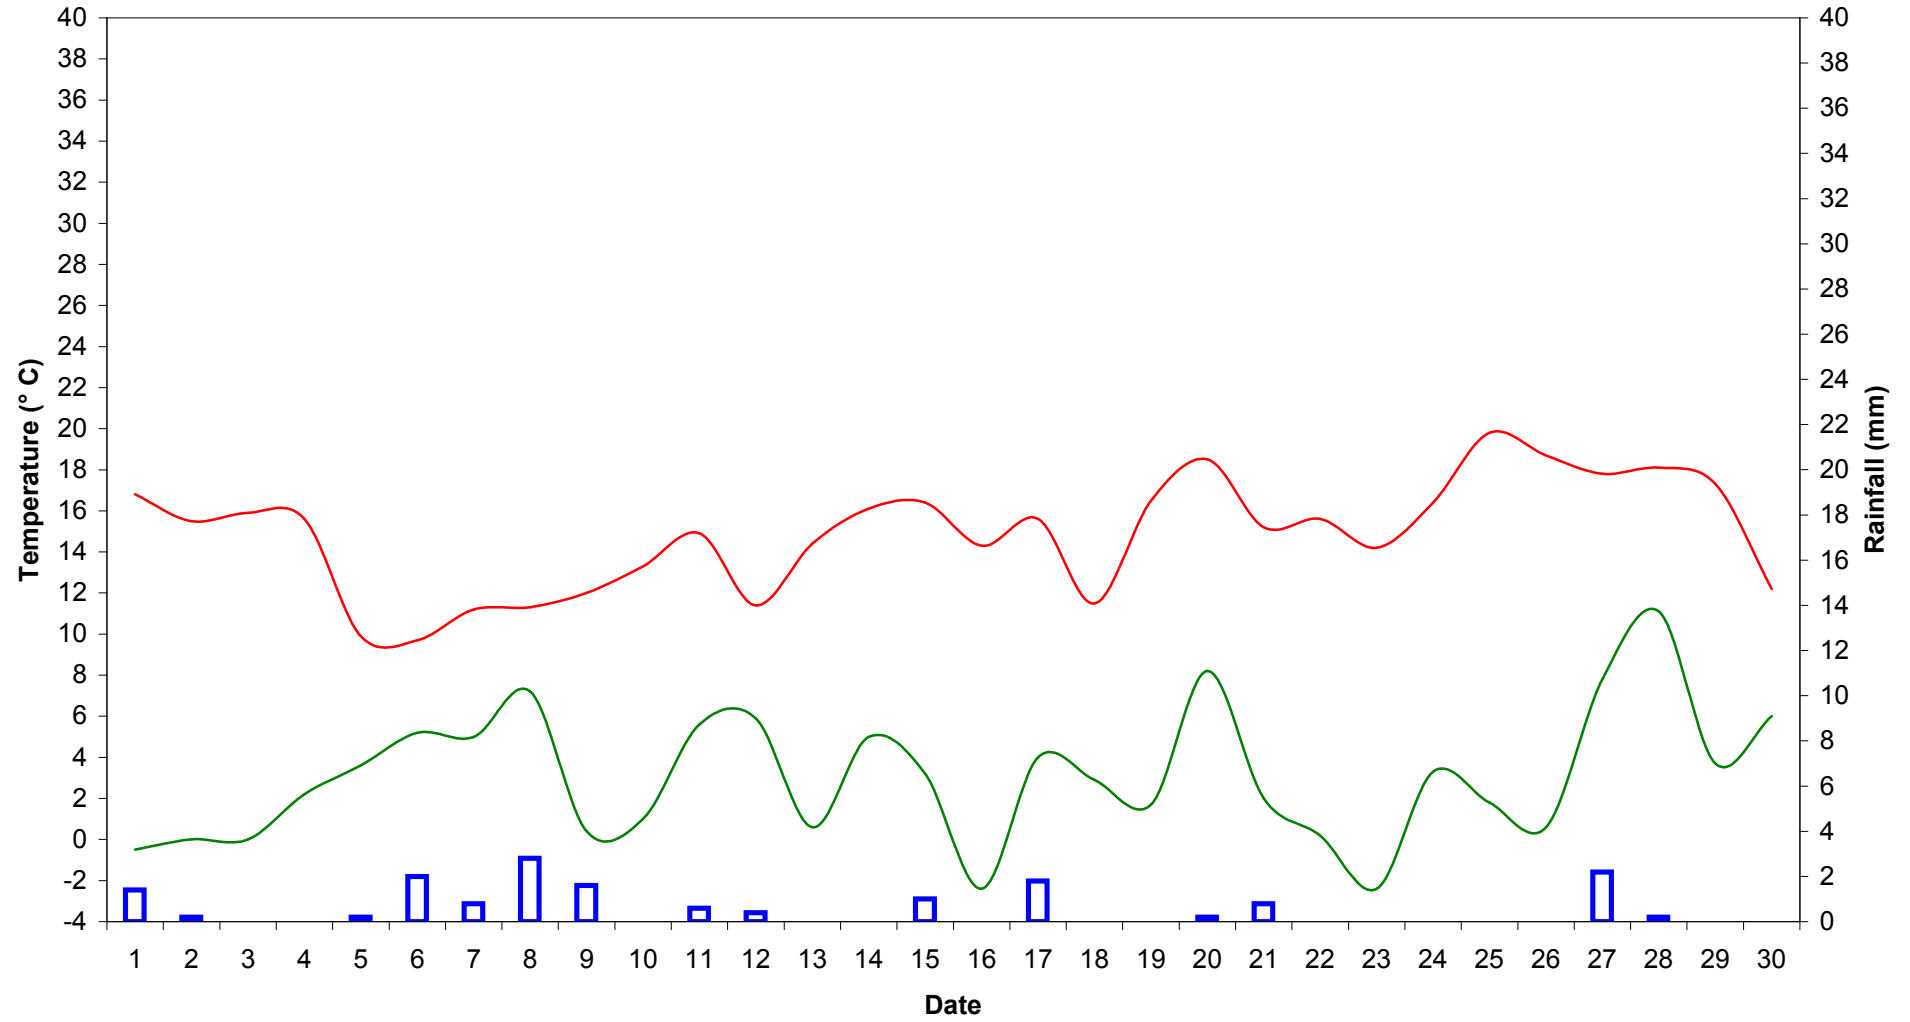

HQJOC AWS Temperature and rainfall - September 2007