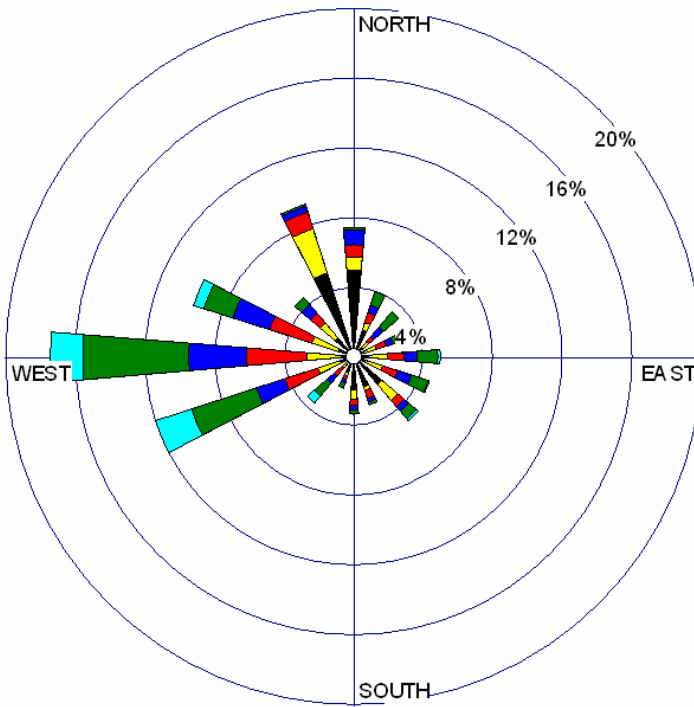

HQJOC AWS Temperature and rainfall - September 2007

24 HOURS

WIND SPEED (m/s)

Calms: 2.70%

DAY TIME

WIND SPEED (m/s)

Calms: 2.19%

NIGHT TIME