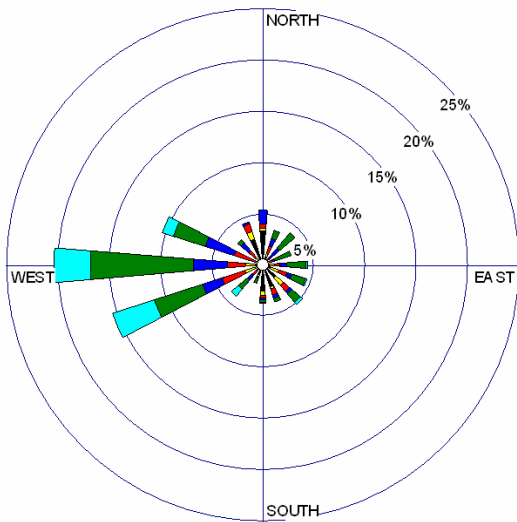

HQJOC AWS Temperature and rainfall - September 2007

24 HOURS

WIND SPEED (m/s)

Calms: 2.70%

DAY TIME

WIND SPEED (m/s)

Calms: 2.19%

NIGHT TIME

WIND SPEED (m/s)

Calms: 3.19%

Client:
DEPARTMENT OF DEFENCE

Project:
HQJOC METEOROLOGICAL MONITORING

Title:
WINDROSES FOR SEPTEMBER 2007

Note: Windrose data (including calms) is based on 15 minute averaging periods