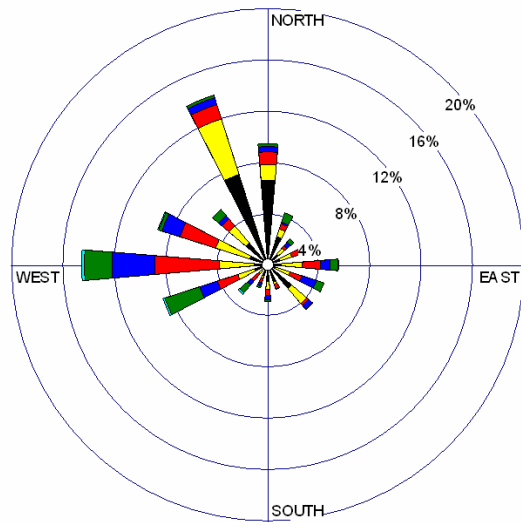

HQJOC AWS Temperature and rainfall - September 2007

24 HOURS

WIND SPEED (m/s)

Calms: 2.70%

DAY TIME

WIND SPEED (m/s)

Calms: 2.19%

NIGHT TIME