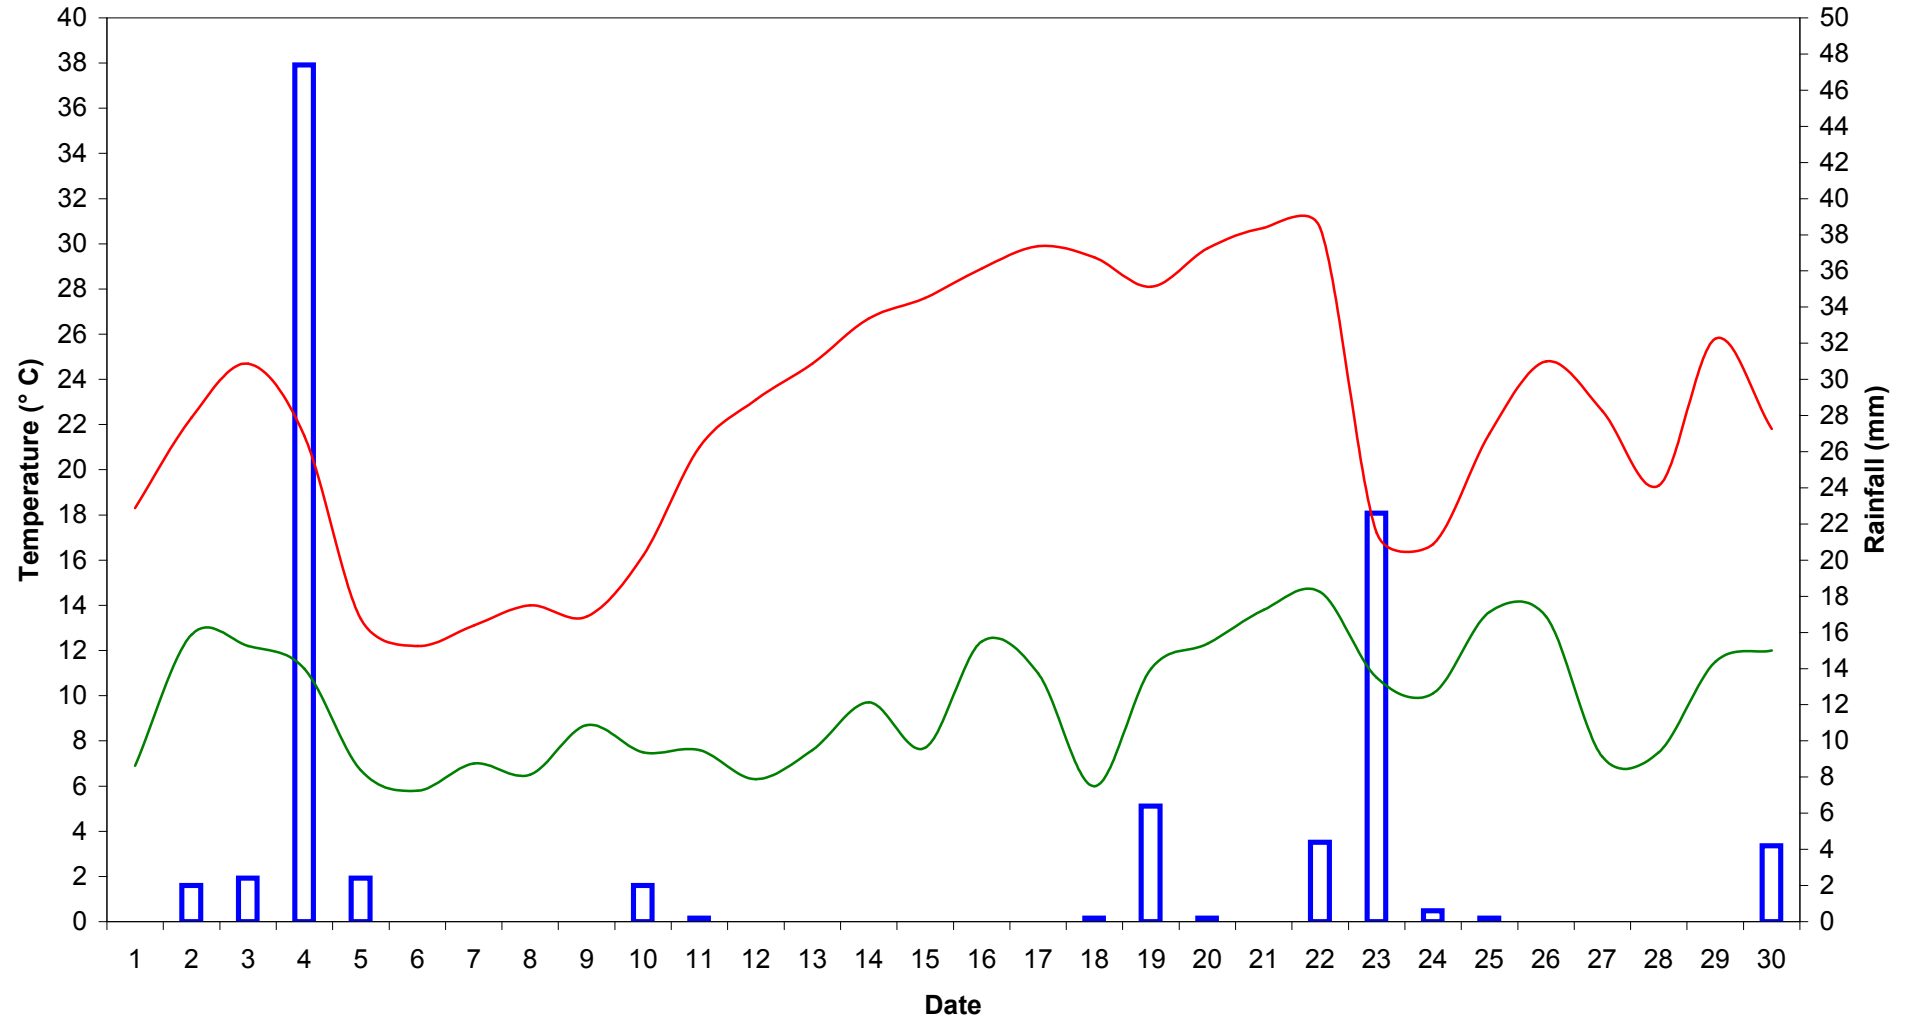

HQJOC AWS Temperature and Rainfall - November 2007

24 HOURS

WIND SPEED (m/s)

- >= 7.5
- 5.0 - 7.5
- 4.0 - 5.0
- 3.0 - 4.0
- 2.0 - 3.0
- 0.5 - 2.0

Calms: 1.53%

DAY TIME

WIND SPEED (m/s)

- >= 7.5
- 5.0 - 7.5
- 4.0 - 5.0
- 3.0 - 4.0
- 2.0 - 3.0
- 0.5 - 2.0

Calms: 1.22%

NIGHT TIME

WIND SPEED (m/s)

- >= 7.5
- 5.0 - 7.5
- 4.0 - 5.0
- 3.0 - 4.0
- 2.0 - 3.0
- 0.5 - 2.0

Calms: 1.82%

Client:

DEPARTMENT OF DEFENCE

Project: