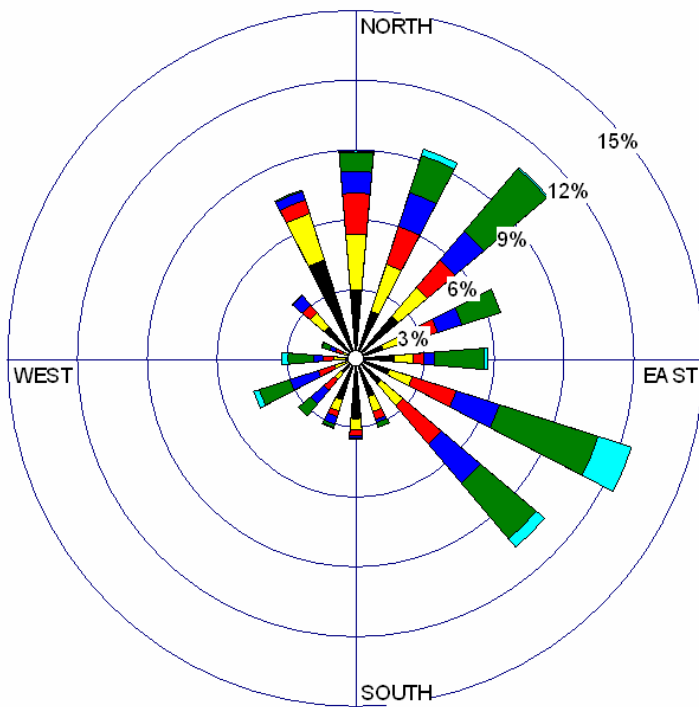

HQJOC AWS Temperature and Rainfall - November 2007

24 HOURS

WIND SPEED (m/s)

- >= 7.5
- 5.0 - 7.5
- 4.0 - 5.0
- 3.0 - 4.0
- 2.0 - 3.0
- 0.5 - 2.0

Calms: 1.53%

DAY TIME

WIND SPEED (m/s)

- >= 7.5
- 5.0 - 7.5
- 4.0 - 5.0
- 3.0 - 4.0
- 2.0 - 3.0
- 0.5 - 2.0

Calms: 1.22%

NIGHT TIME

WIND SPEED (m/s)

- >= 7.5
- 5.0 - 7.5
- 4.0 - 5.0
- 3.0 - 4.0
- 2.0 - 3.0
- 0.5 - 2.0

Calms: 1.82%

Client:

DEPARTMENT OF DEFENCE

Project: