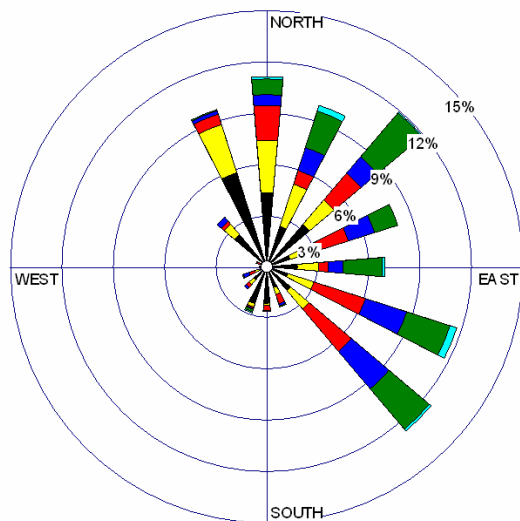

HQJOC AWS Temperature and Rainfall - November 2007

24 HOURS

WIND SPEED (m/s)

- >= 7.5
- 5.0 - 7.5
- 4.0 - 5.0
- 3.0 - 4.0
- 2.0 - 3.0
- 0.5 - 2.0

Calms: 1.53%

DAY TIME

WIND SPEED (m/s)

- >= 7.5
- 5.0 - 7.5
- 4.0 - 5.0
- 3.0 - 4.0
- 2.0 - 3.0
- 0.5 - 2.0

Calms: 1.22%

NIGHT TIME

WIND SPEED (m/s)

- >= 7.5
- 5.0 - 7.5
- 4.0 - 5.0
- 3.0 - 4.0
- 2.0 - 3.0
- 0.5 - 2.0

Calms: 1.82%

Client:

DEPARTMENT OF DEFENCE

Project: