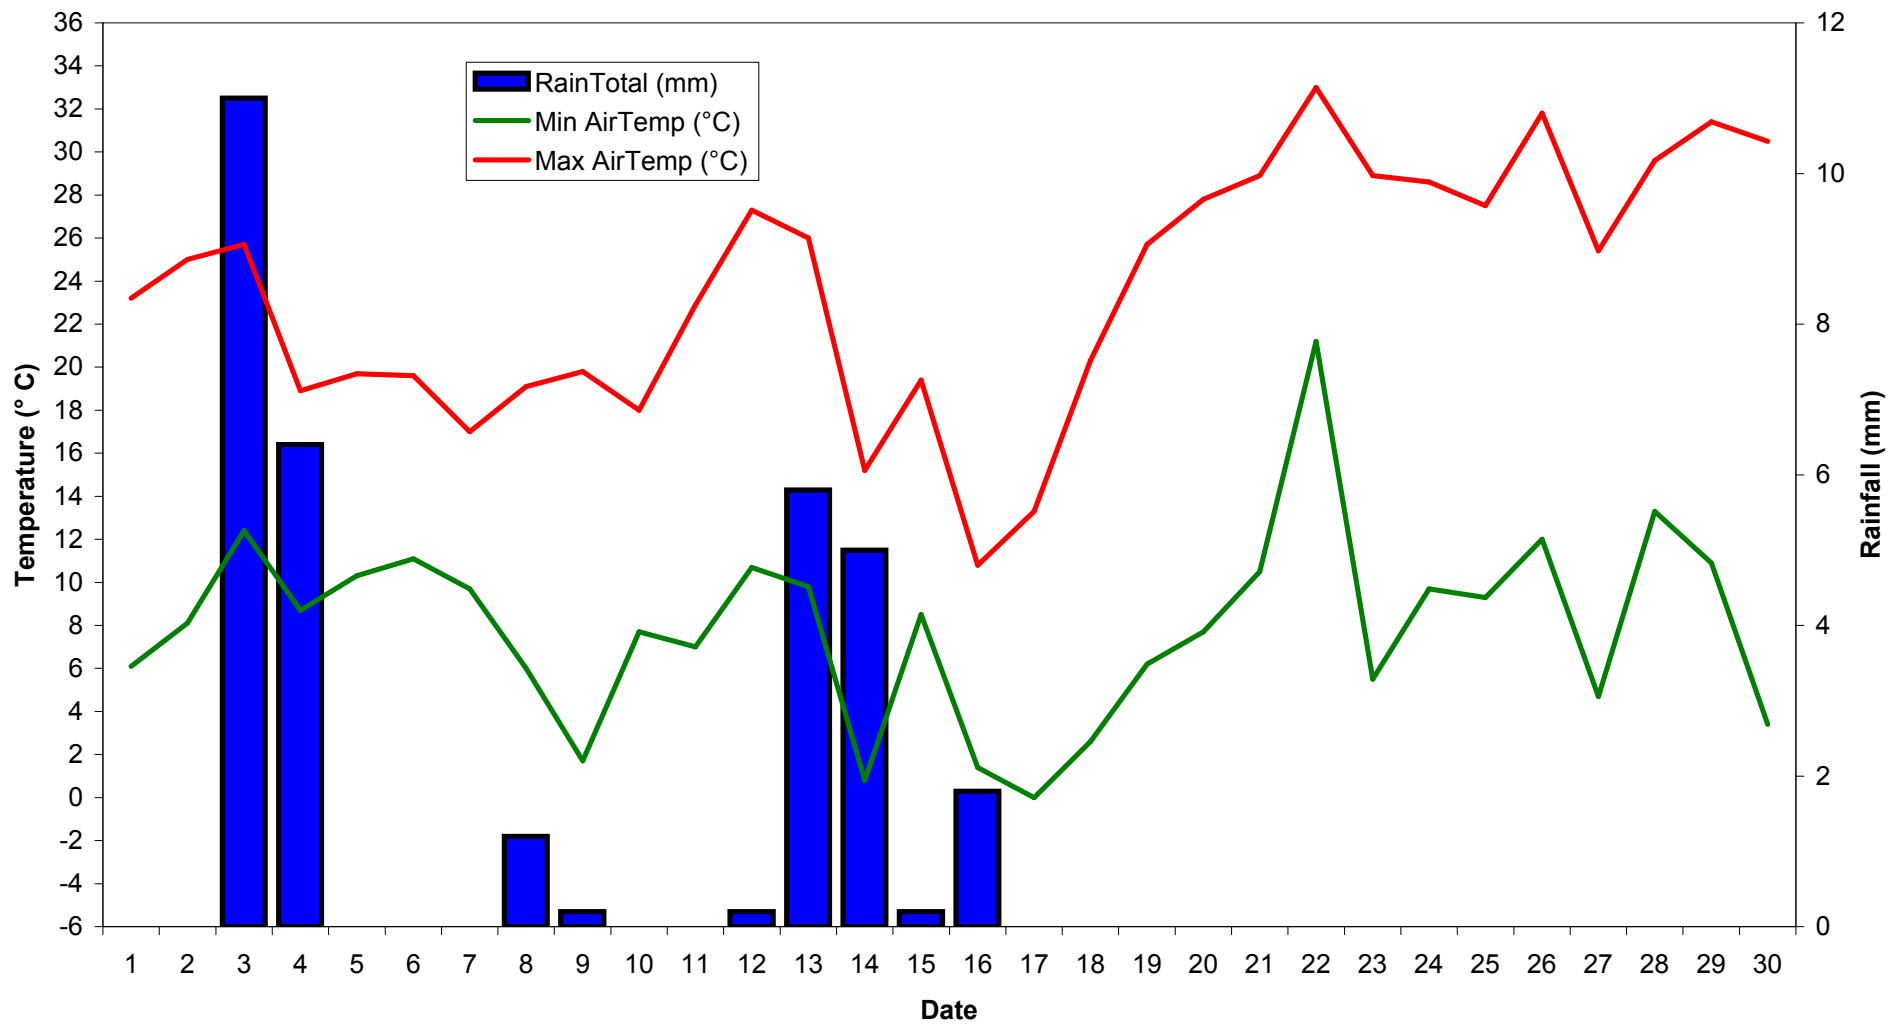

HQJOC AWS Temperature and rainfall - November 2006

This drawing is subject to COPYRIGHT. It remains the property of URS Australia Pty. Ltd.

DAY TIME
1.1% CALMS

NIGHT TIME
4.3% CALMS

24 HOURS
2.7% CALMS

WIND SPEED (m/s)