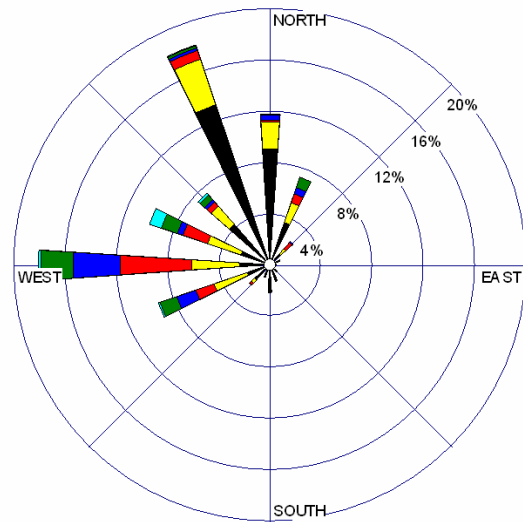

NIGHT TIME

WIND SPEED
(m/s)

Calms: 6.01%

Client:

DEPARTMENT OF DEFENCE

Project:

**HQJOC METEOROLOGICAL
MONITORING**

Title:

**WINDROSES FOR MAY
2007**

Note: Windrose data (including calms) is based on 15 minute averaging periods