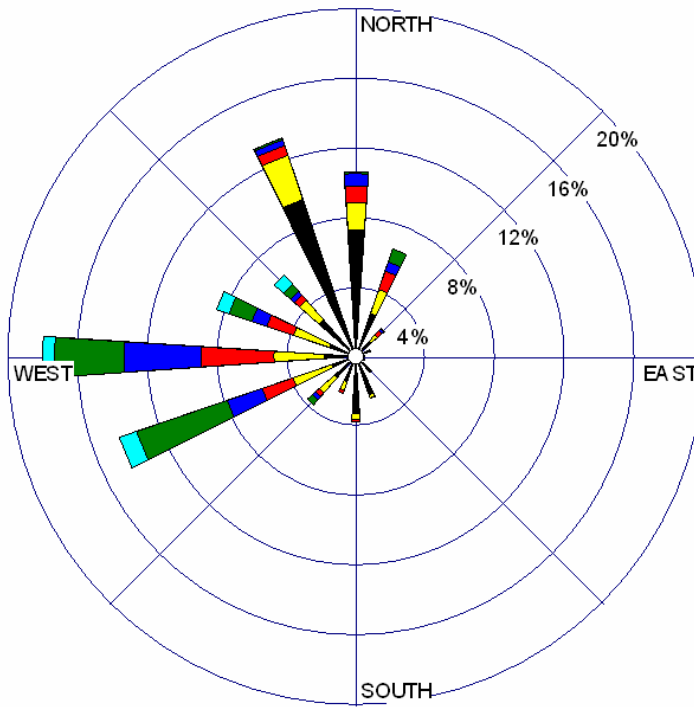

24 HOURS

WIND SPEED
(m/s)

Calms: 4.54%