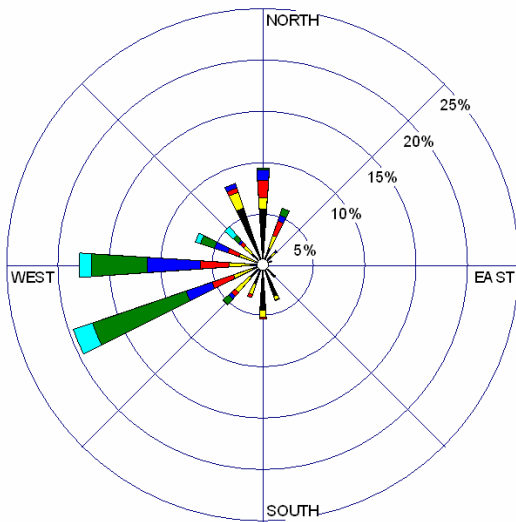

HQJOC AWS Temperature and rainfall - May 2007

24 HOURS

WIND SPEED
(m/s)

Calms: 4.54%

DAY TIME

WIND SPEED
(m/s)

Calms: 3.07%

NIGHT TIME