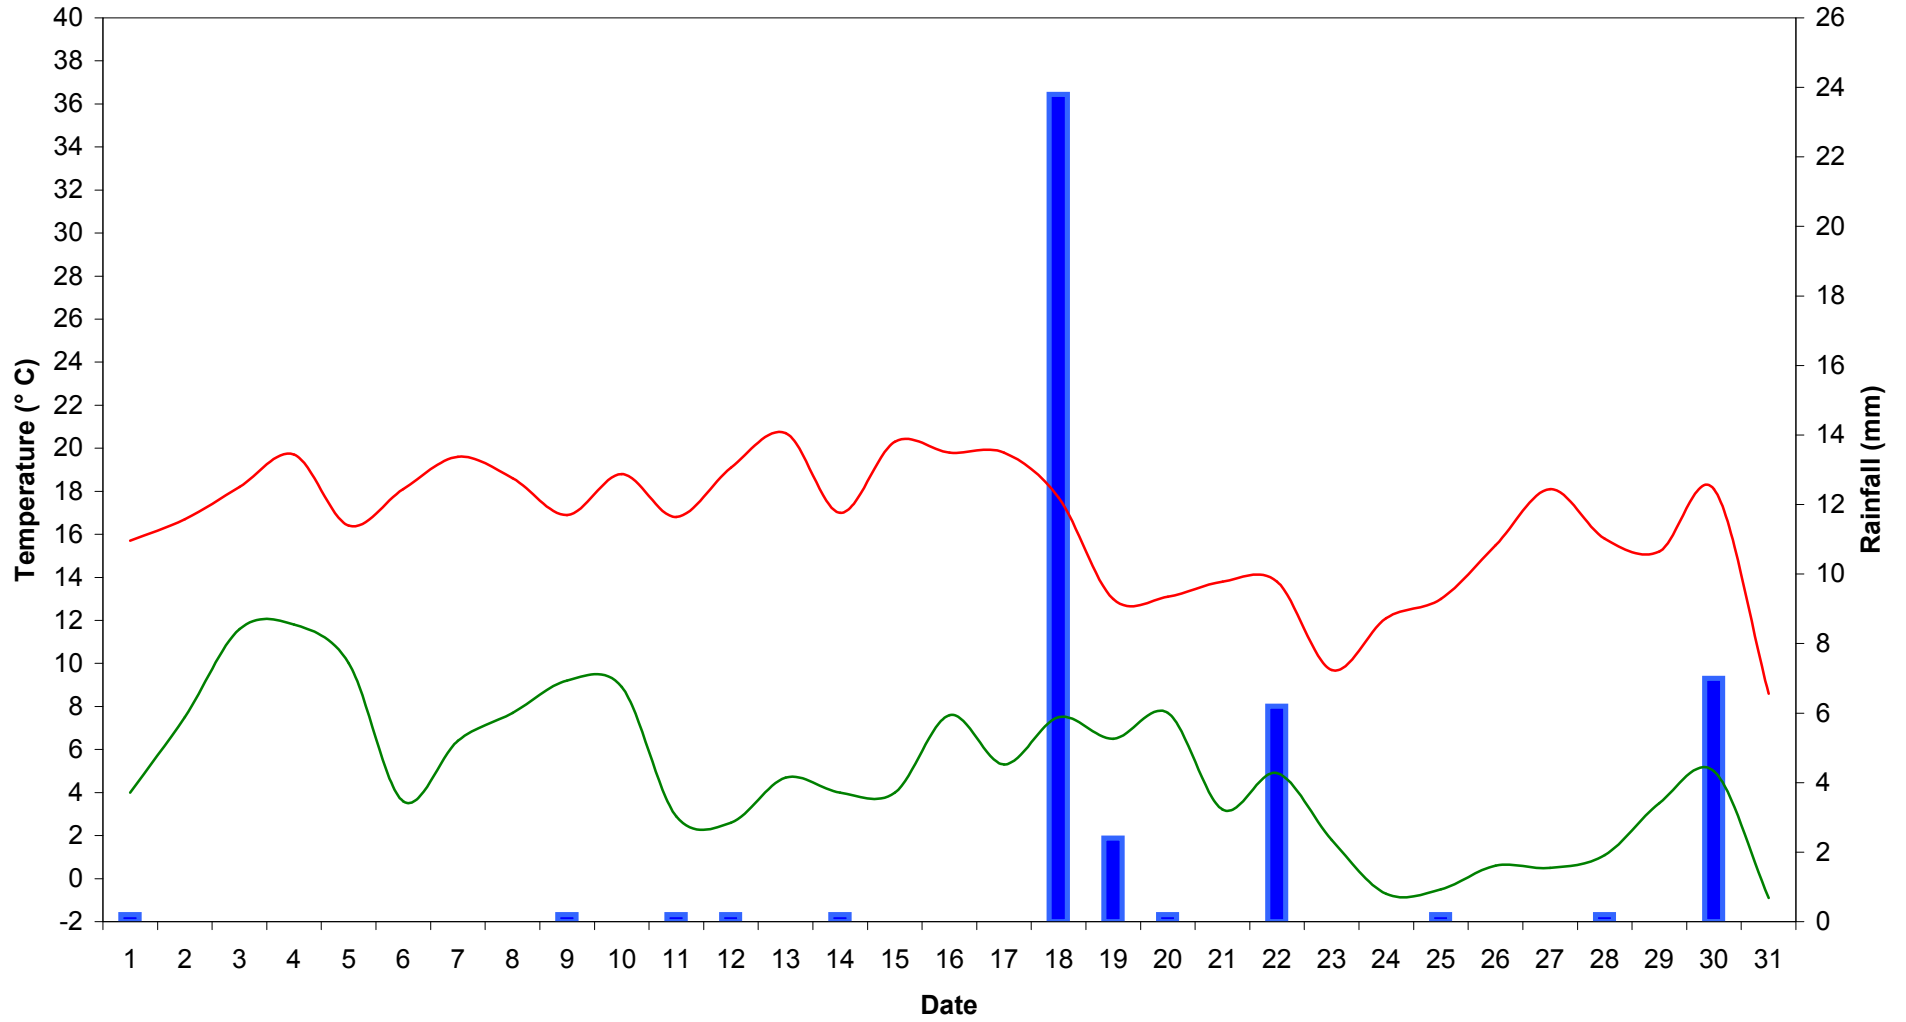

HQJOC AWS Temperature and rainfall - May 2007