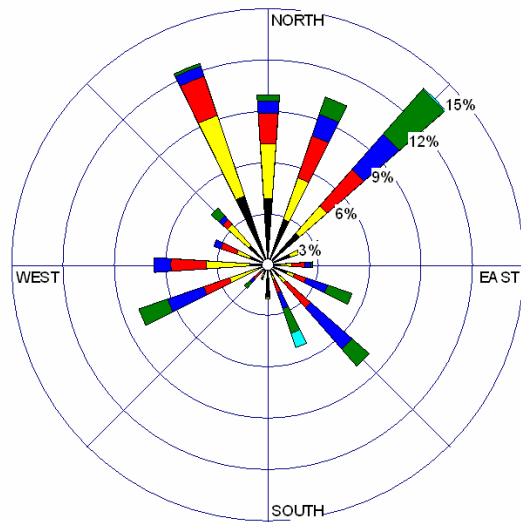

NIGHT TIME

WIND SPEED (m/s)

- >= 7.5
- 5.0 - 7.5
- 4.0 - 5.0
- 3.0 - 4.0
- 2.0 - 3.0
- 0.5 - 2.0

Calms: 1.95%

Client:

DEPARTMENT OF DEFENCE

Project:

HQJOC METEOROLOGICAL MONITORING

Title:

WINDROSES FOR MARCH 2007

Note: Windrose data (including calms) is based on 15 minute averaging periods. Data until the 9th is not included due to a logger error.