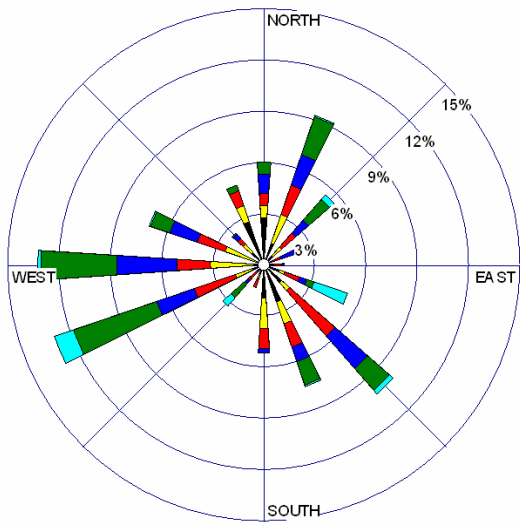

## 24 HOURS

**WIND SPEED (m/s)**

- >= 7.5
- 5.0 - 7.5
- 4.0 - 5.0
- 3.0 - 4.0
- 2.0 - 3.0
- 0.5 - 2.0

Calms: 1.92%

## DAY TIME

**WIND SPEED (m/s)**

- >= 7.5
- 5.0 - 7.5
- 4.0 - 5.0
- 3.0 - 4.0
- 2.0 - 3.0
- 0.5 - 2.0

Calms: 1.89%