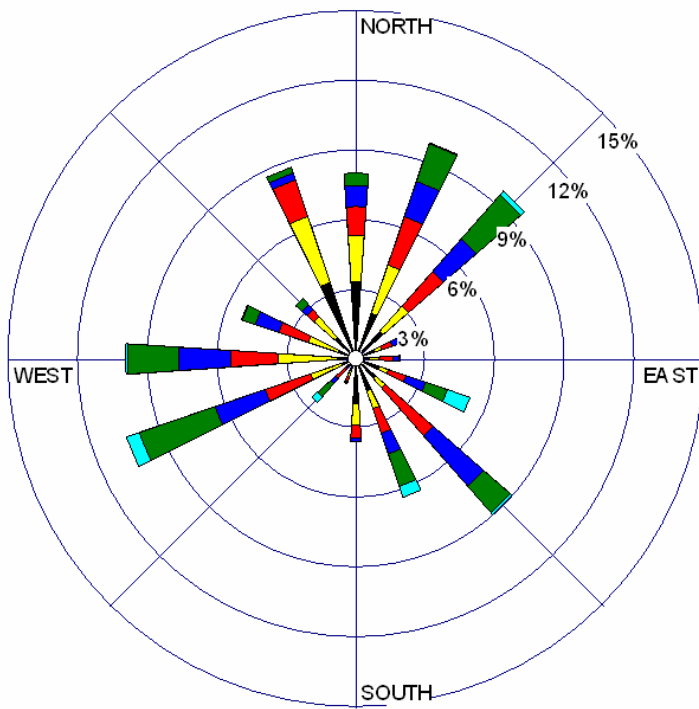

### HQJOC AWS Temperature and Rainfall - March 2007

## 24 HOURS

**WIND SPEED (m/s)**

- >= 7.5
- 5.0 - 7.5
- 4.0 - 5.0
- 3.0 - 4.0
- 2.0 - 3.0
- 0.5 - 2.0

Calms: 1.92%