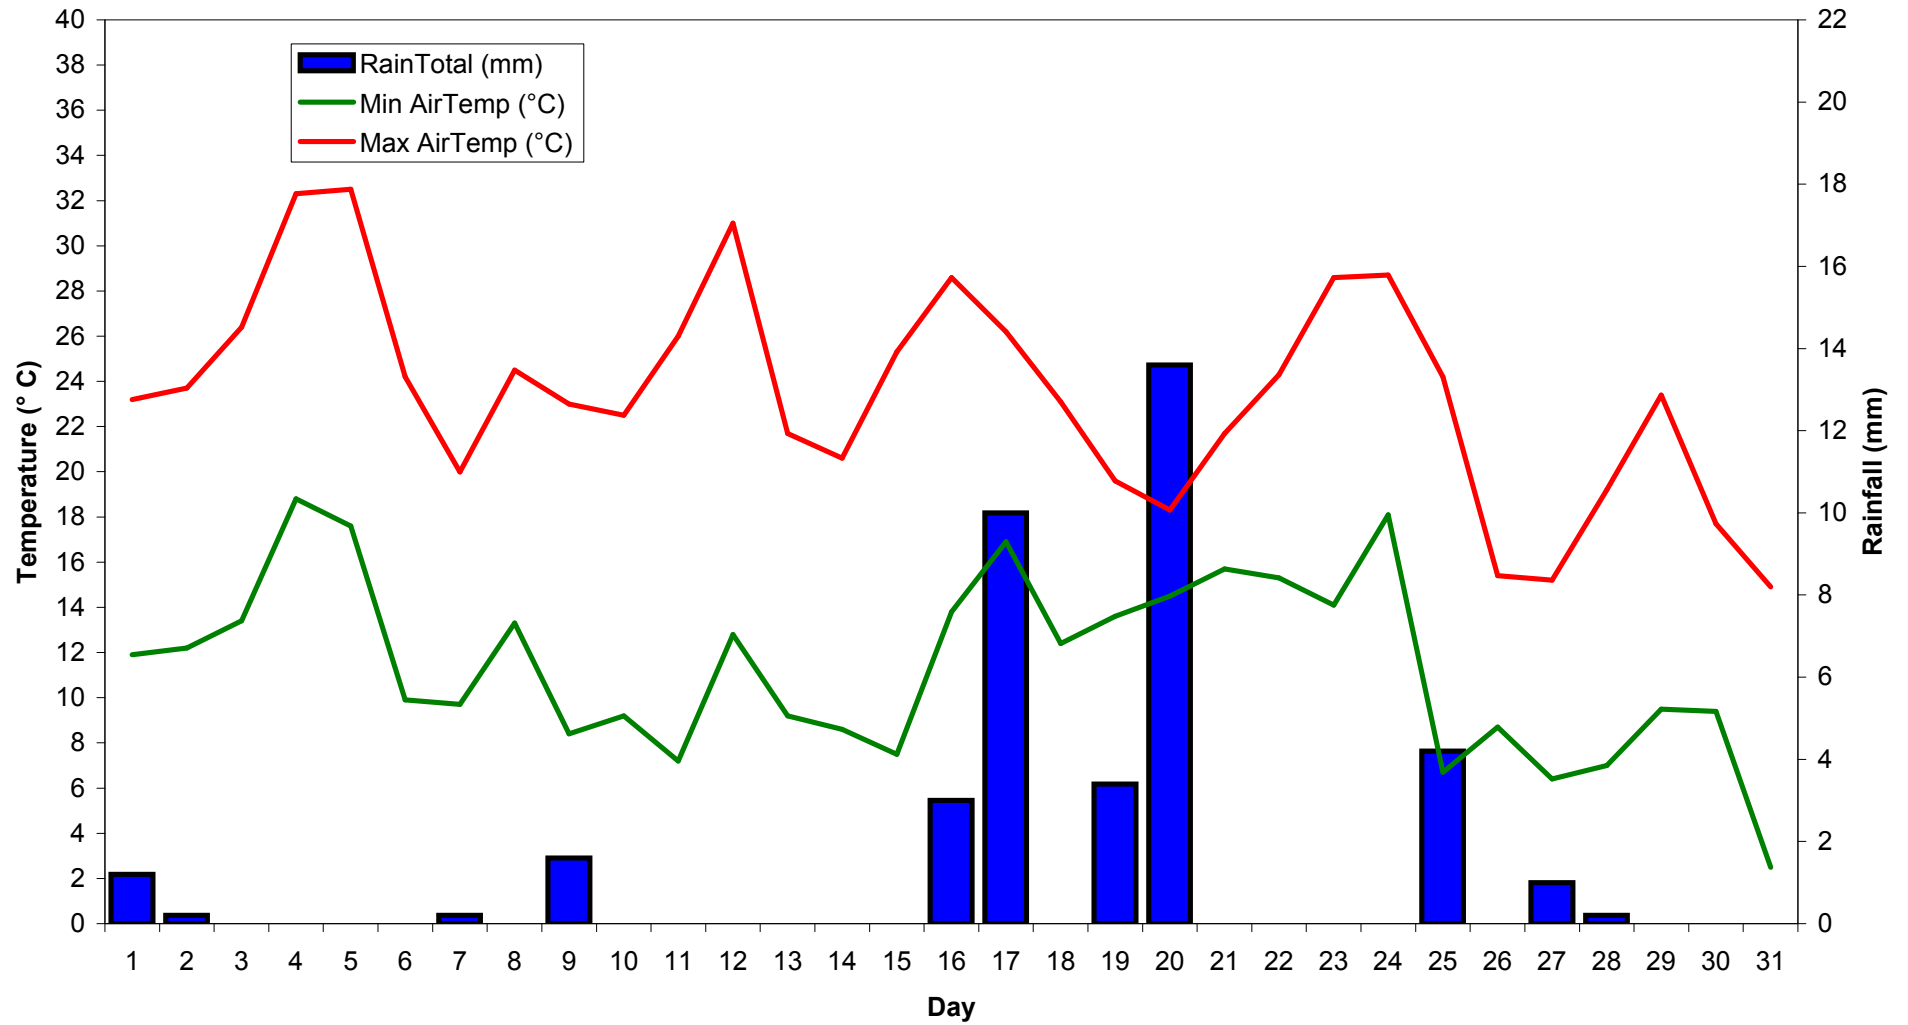

HQJOC AWS Temperature and Rainfall - March 2007