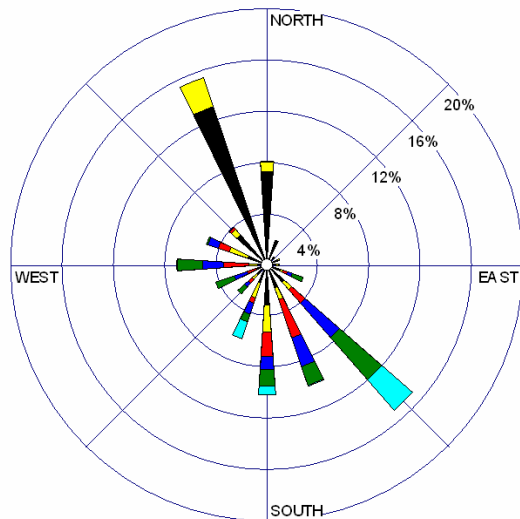

NIGHT TIME

Client:

DEPARTMENT OF DEFENCE

Project:

HQJOC METEOROLOGICAL MONITORING

Title:

WINDROSES FOR JUNE 2007

Note: Windrose data (including calms) is based on 15 minute averaging periods