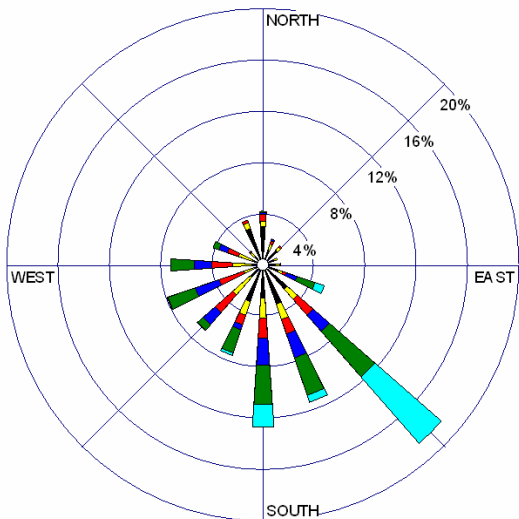

24 HOURS

DAY TIME

NIGHT TIME

Client:

DEPARTMENT OF DEFENCE

Project:

HQJOC METEOROLOGICAL MONITORING

Title:

WINDROSES FOR JUNE 2007

Note: Windrose data (including calms) is based on 15 minute averaging periods