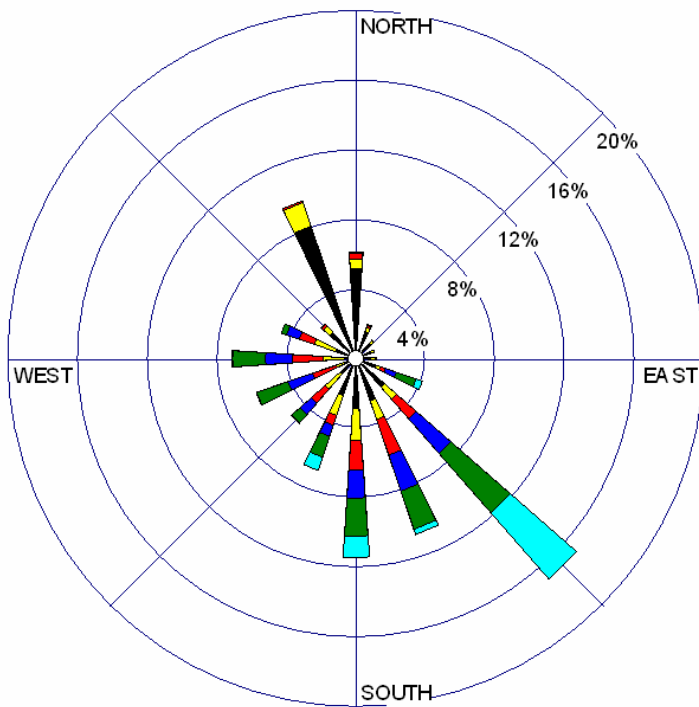

24 HOURS

DAY TIME

NIGHT TIME

Client:

DEPARTMENT OF DEFENCE

Project:

HQJOC METEOROLOGICAL MONITORING

Title:

WINDROSES FOR JUNE 2007

Note: Windrose data (including calms) is based on 15 minute averaging periods