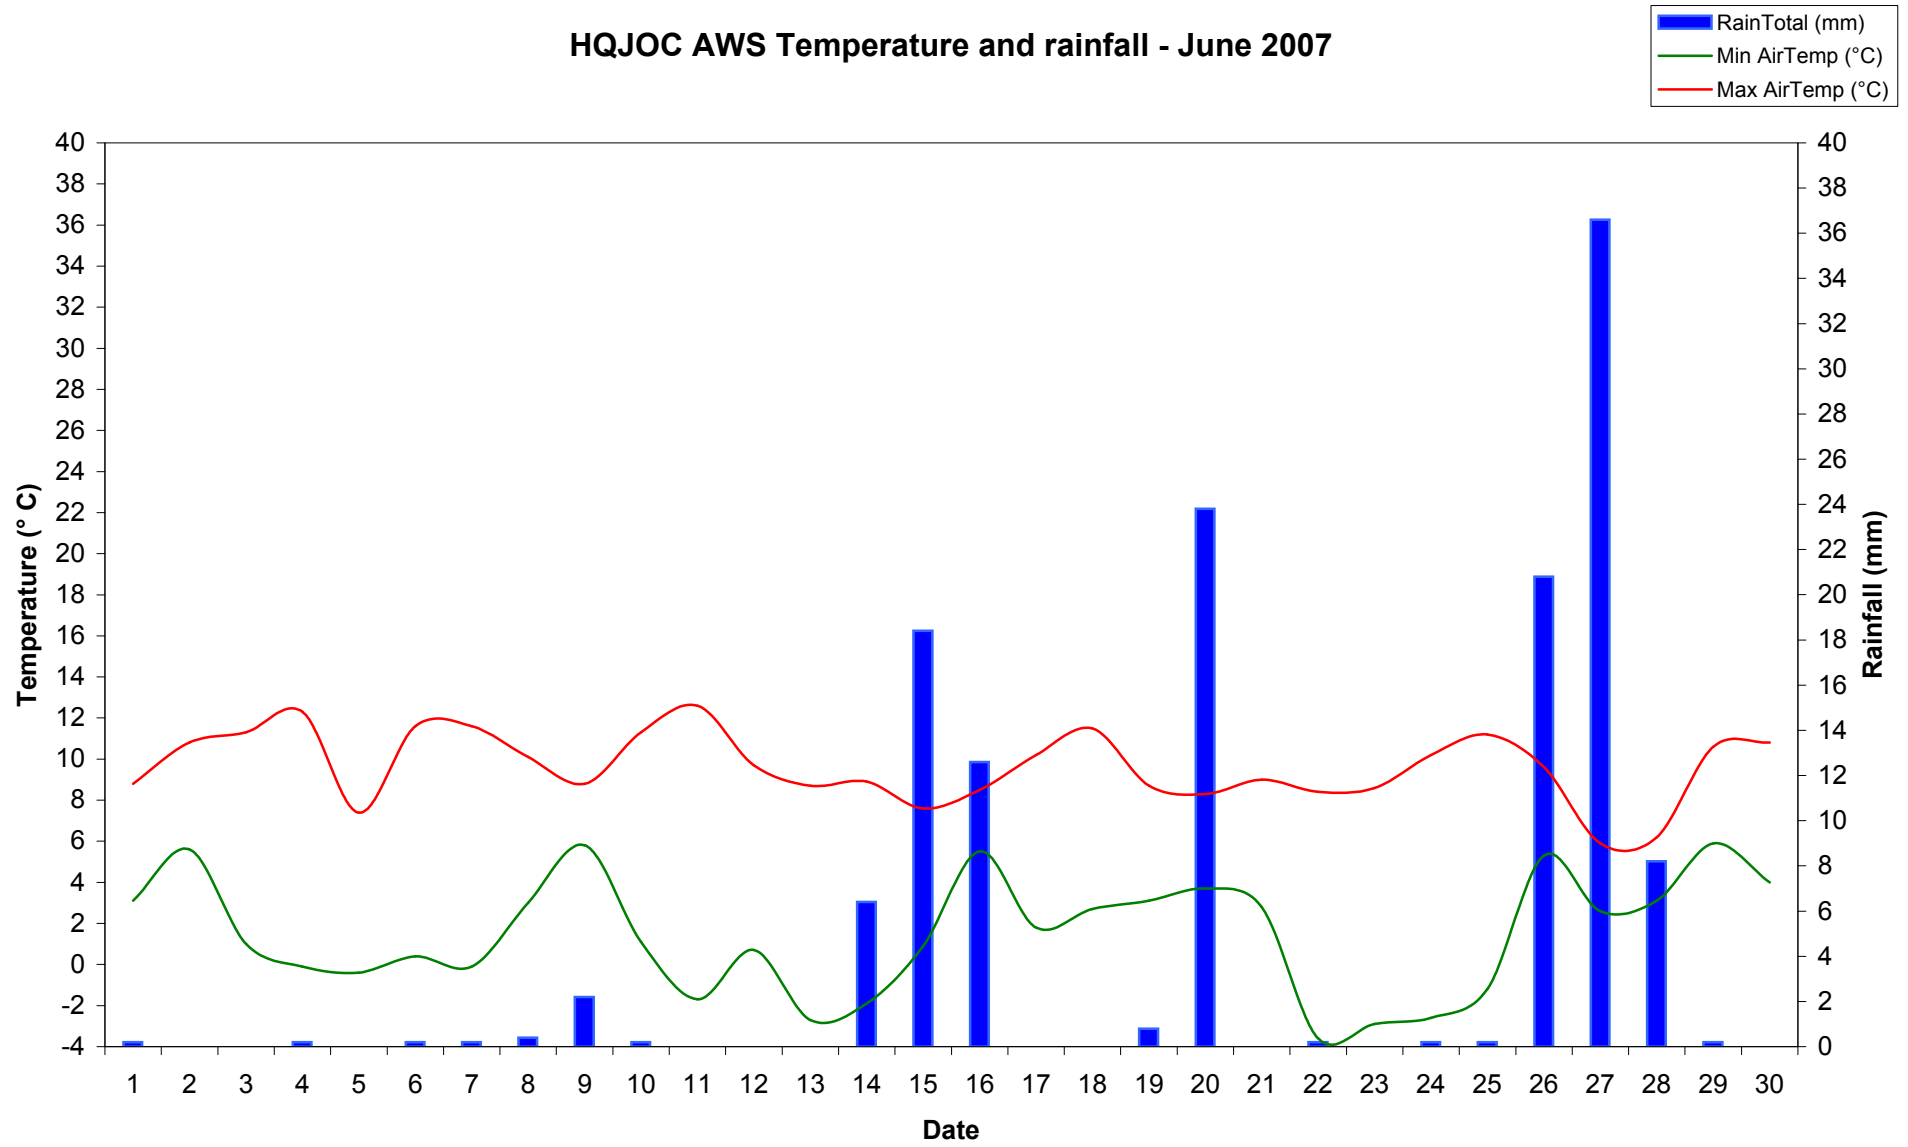

HQJOC AWS Temperature and rainfall - June 2007