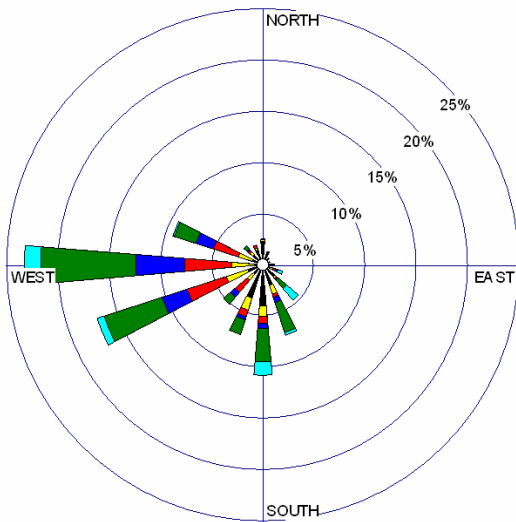

HQJOC AWS Temperature and rainfall - July 2007

24 HOURS

DAY TIME

NIGHT TIME

Client:
DEPARTMENT OF DEFENCE

Project:
HQJOC METEOROLOGICAL MONITORING

Title:
WINDROSES FOR JULY 2007

Note: Windrose data (including calms) is based on 15 minute averaging periods