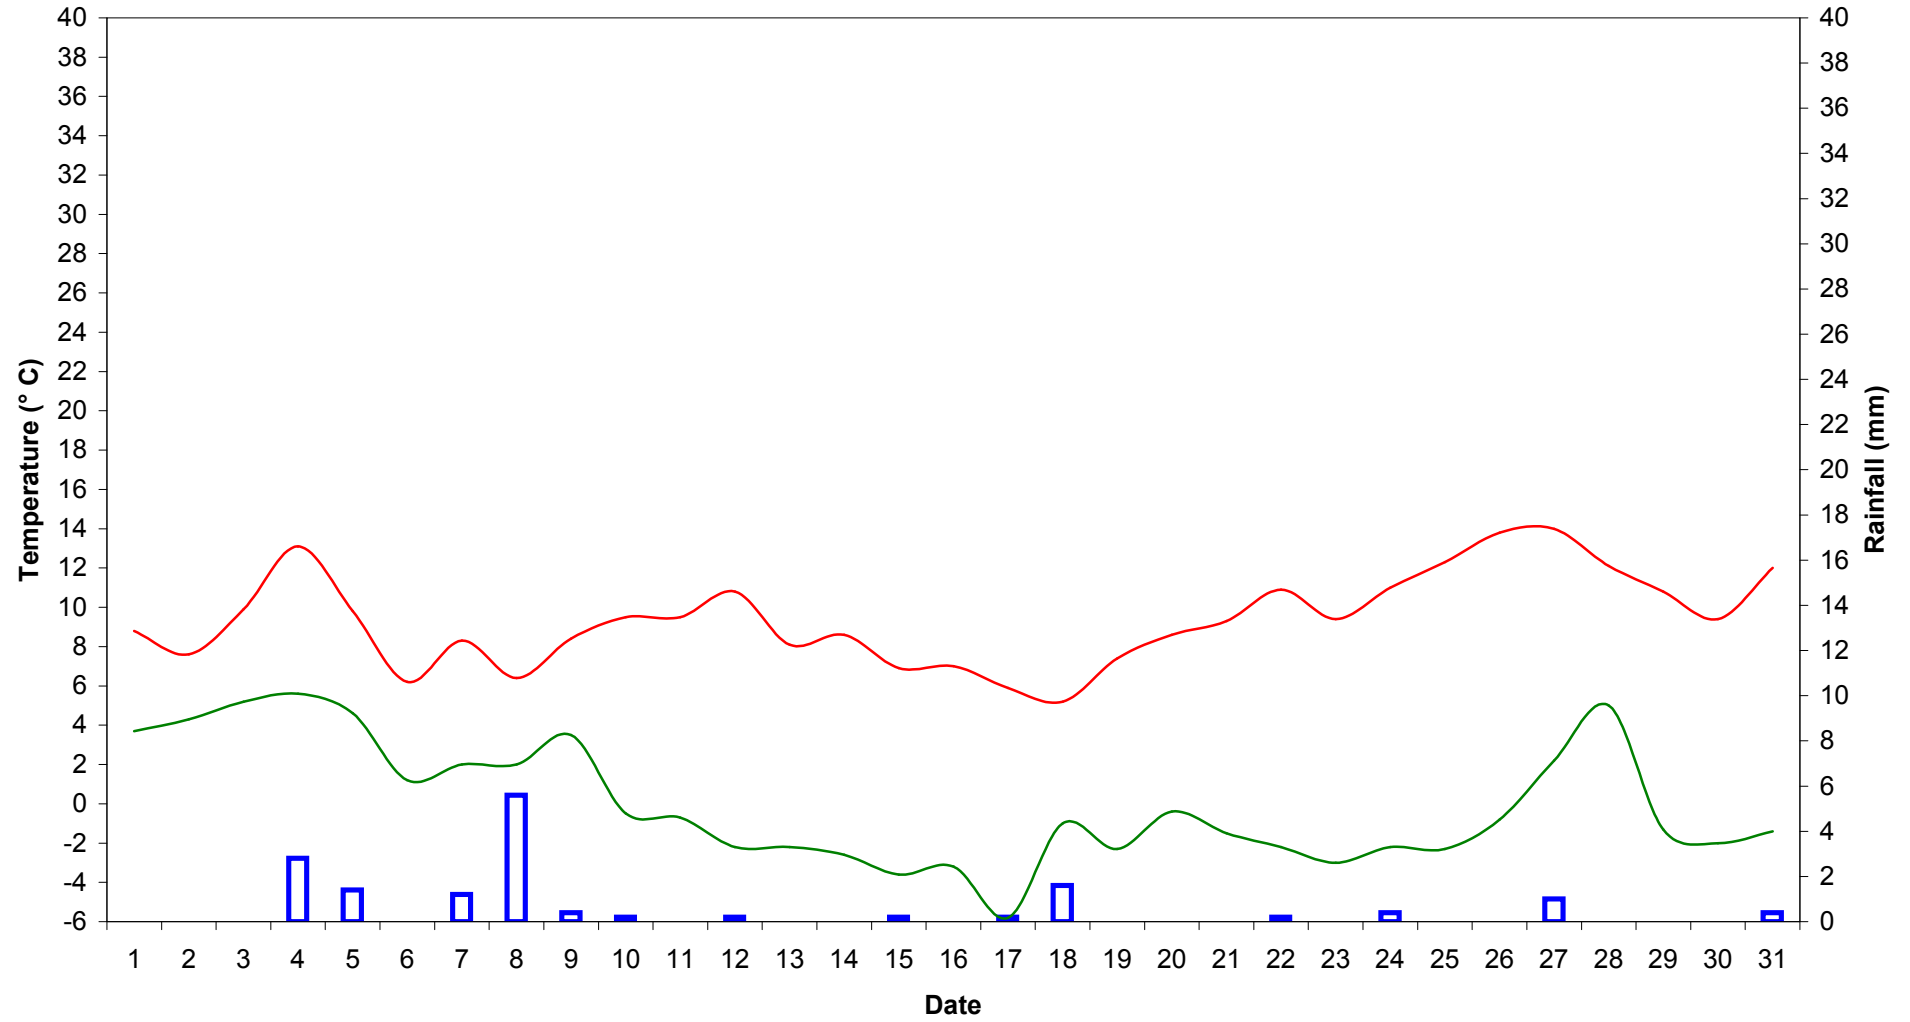

HQJOC AWS Temperature and rainfall - July 2007

24 HOURS

DAY TIME

NIGHT TIME

Client:
DEPARTMENT OF DEFENCE

Project:
HQJOC METEOROLOGICAL MONITORING

Title:
WINDROSES FOR JULY 2007

Note: Windrose data (including calms) is based on 15 minute averaging periods