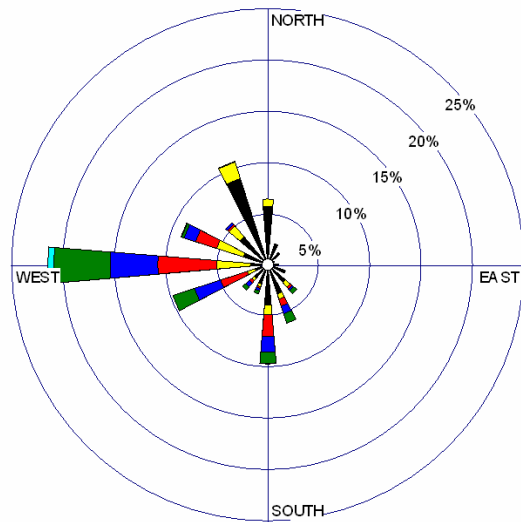

HQJOC AWS Temperature and rainfall - July 2007

24 HOURS

DAY TIME

NIGHT TIME

Client:
DEPARTMENT OF DEFENCE

Project:
HQJOC METEOROLOGICAL MONITORING

Title:
WINDROSES FOR JULY 2007

Note: Windrose data (including calms) is based on 15 minute averaging periods