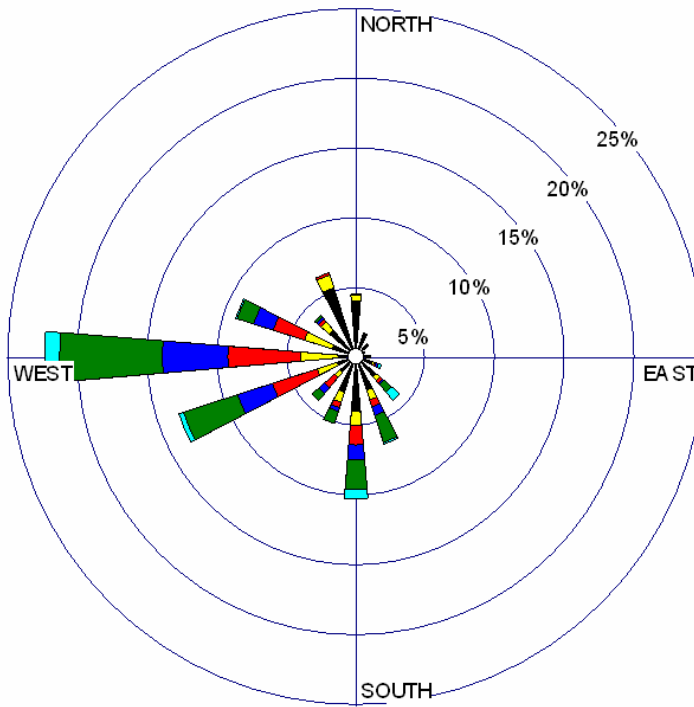

HQJOC AWS Temperature and rainfall - July 2007

24 HOURS

DAY TIME

NIGHT TIME

Client:
DEPARTMENT OF DEFENCE

Project:
HQJOC METEOROLOGICAL MONITORING

Title:
WINDROSES FOR JULY 2007

Note: Windrose data (including calms) is based on 15 minute averaging periods