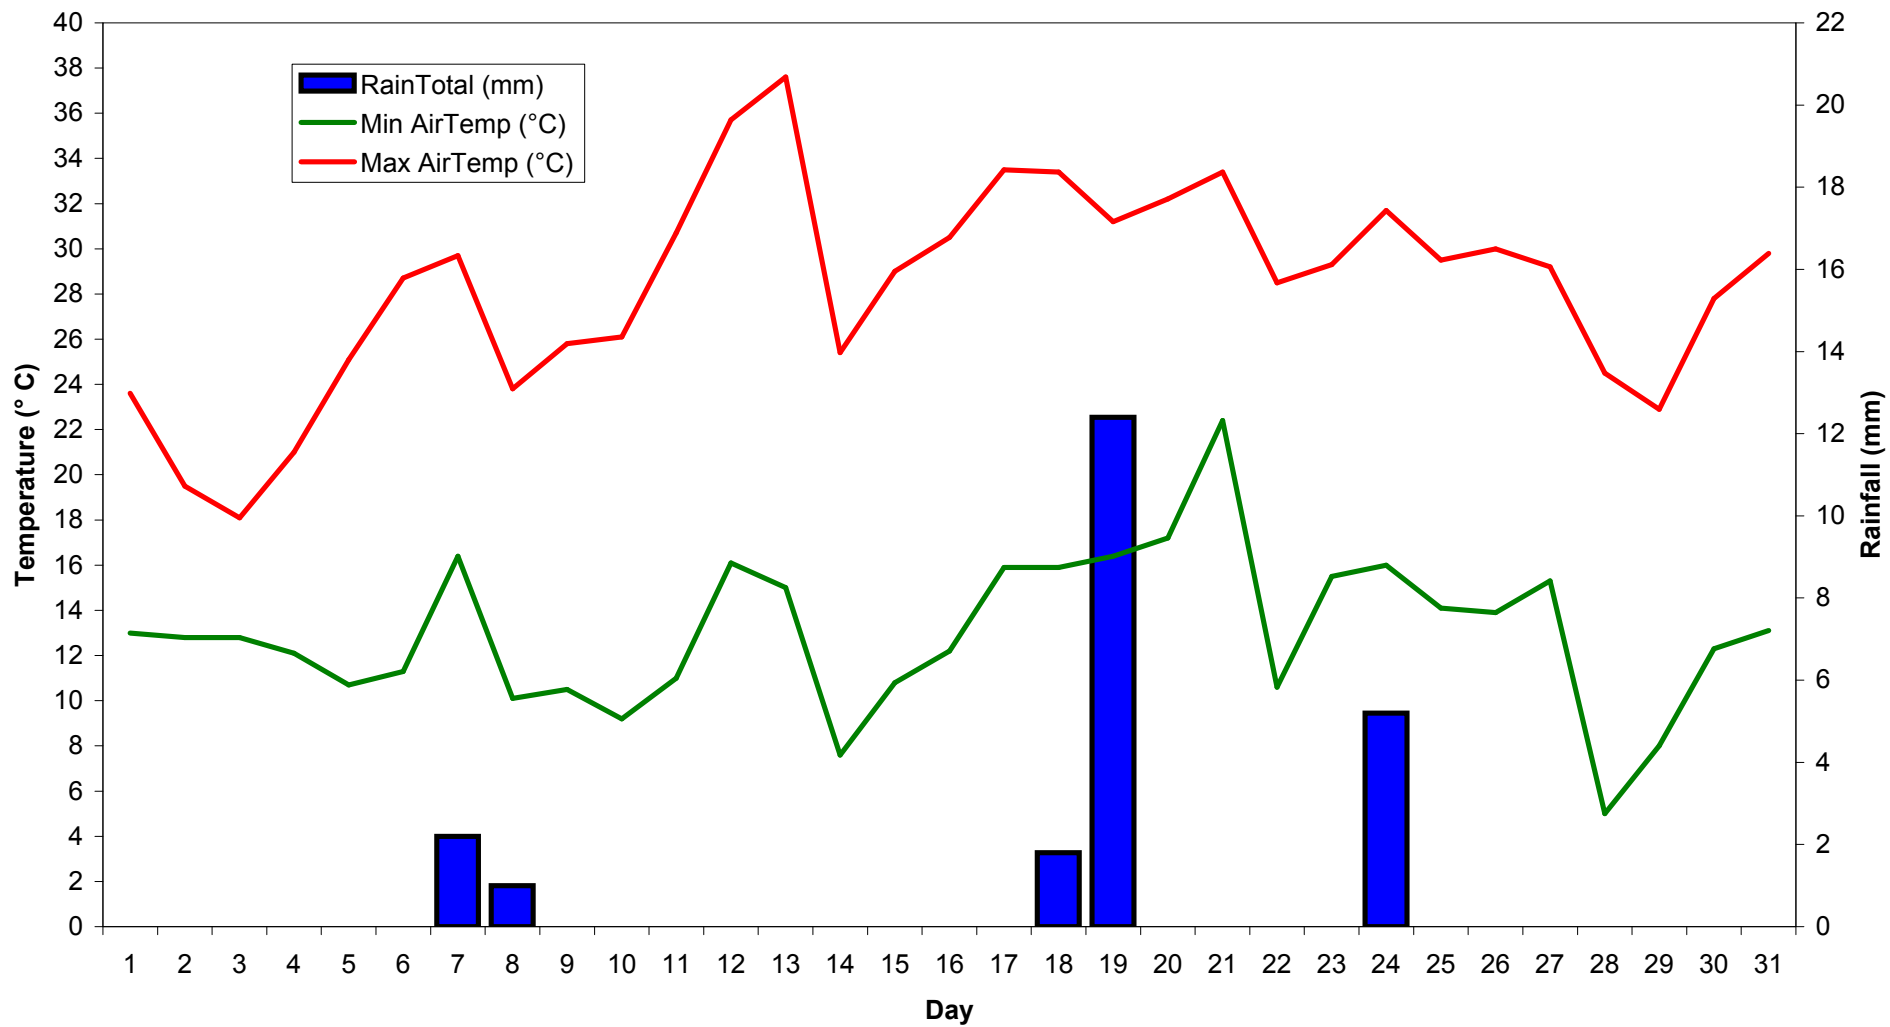

HQJOC AWS Temperature and Rainfall - January 2007

24 HOURS

**WIND SPEED
(m/s)**

- >= 7.5
- 5.0 - 7.5
- 4.0 - 5.0
- 3.0 - 4.0
- 2.0 - 3.0
- 0.5 - 2.0

Calms: 1.45%

DAY TIME

**WIND SPEED
(m/s)**

- >= 7.5
- 5.0 - 7.5
- 4.0 - 5.0
- 3.0 - 4.0
- 2.0 - 3.0
- 0.5 - 2.0

Calms: 1.14%

NIGHT TIME

**WIND SPEED
(m/s)**

- >= 7.5
- 5.0 - 7.5
- 4.0 - 5.0
- 3.0 - 4.0
- 2.0 - 3.0
- 0.5 - 2.0

Calms: 1.75%

Client:

DEPARTMENT OF DEFENCE

Project: