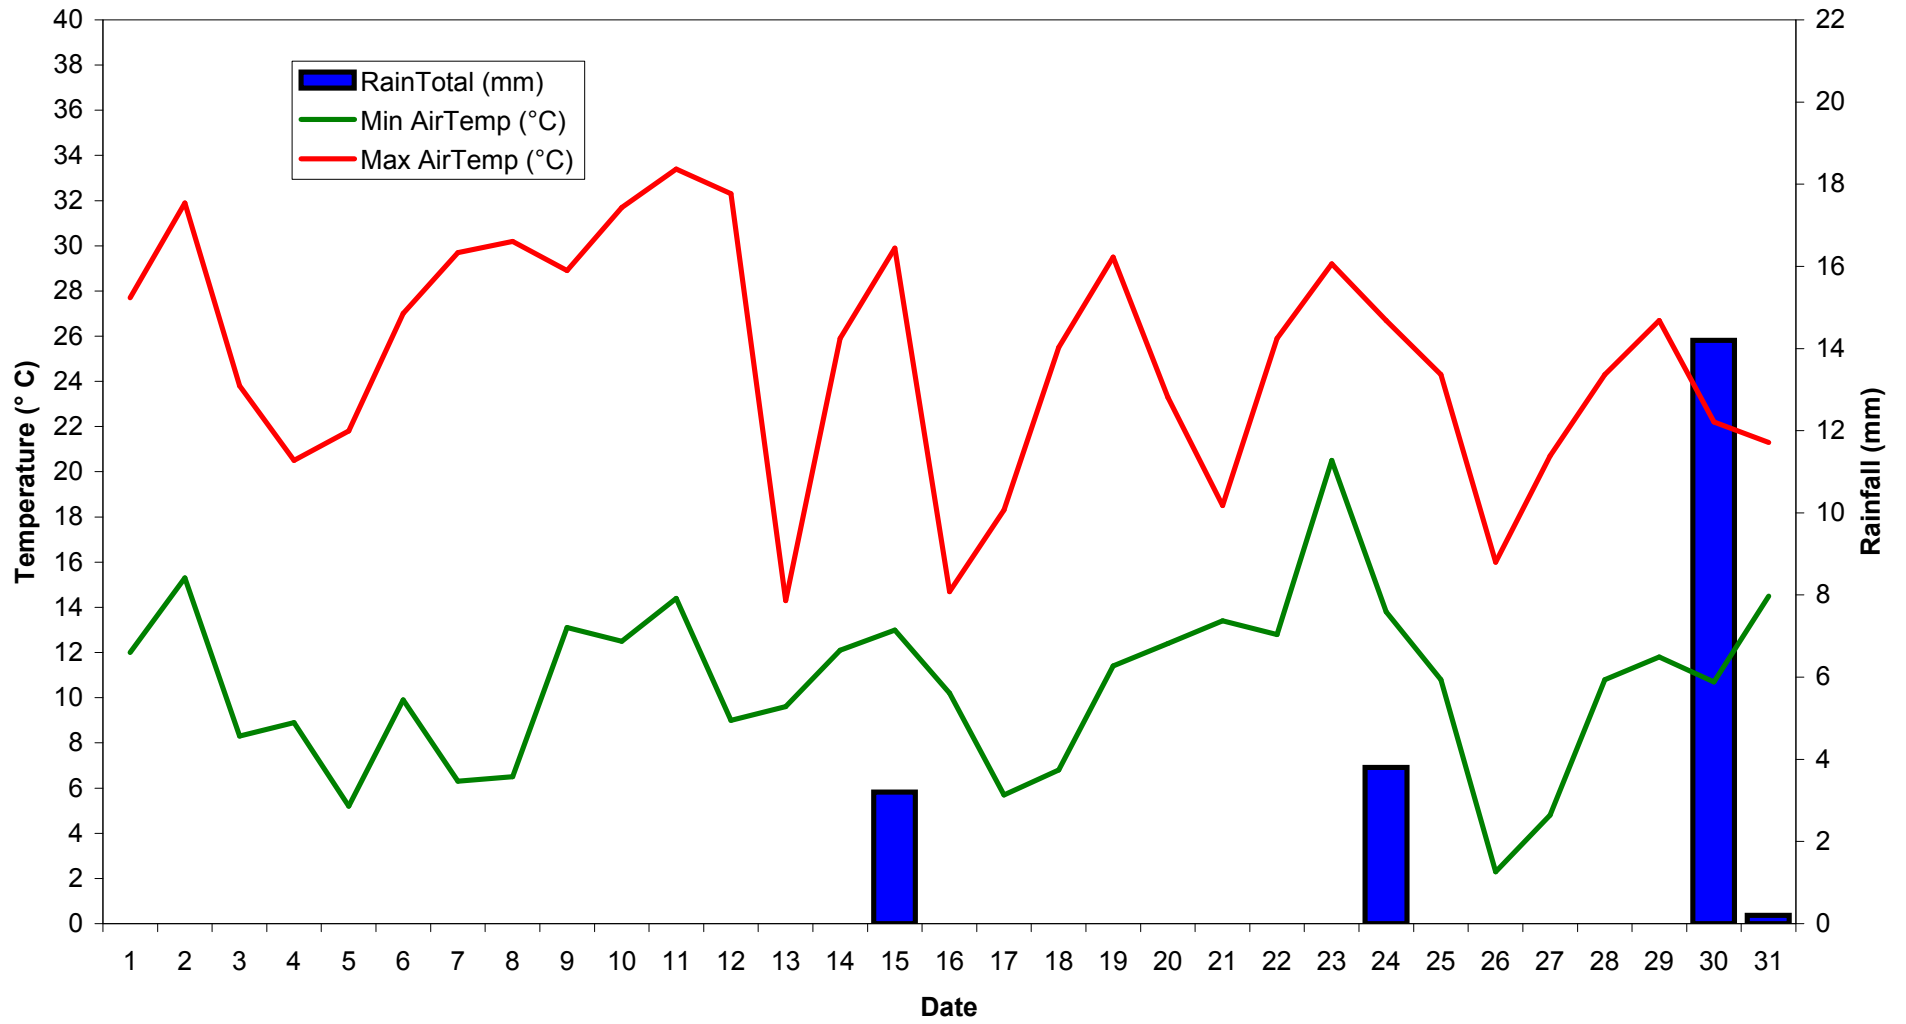

HQJOC AWS Temperature and rainfall - December 2006