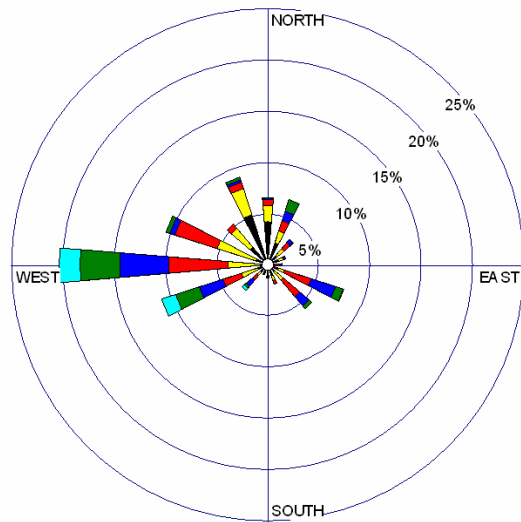

HQJOC AWS Temperature and rainfall - August 2007

24 HOURS

**WIND SPEED
(m/s)**

Calms: 1.75%

DAY TIME

**WIND SPEED
(m/s)**

Calms: 0.86%

NIGHT TIME

**WIND SPEED
(m/s)**

Calms: 2.61%

Client:
DEPARTMENT OF DEFENCE

Project:
**HQJOC METEOROLOGICAL
MONITORING**

Title:
**WINDROSES FOR AUGUST
2007**

Note: Windrose data (including calms) is based on 15 minute averaging periods