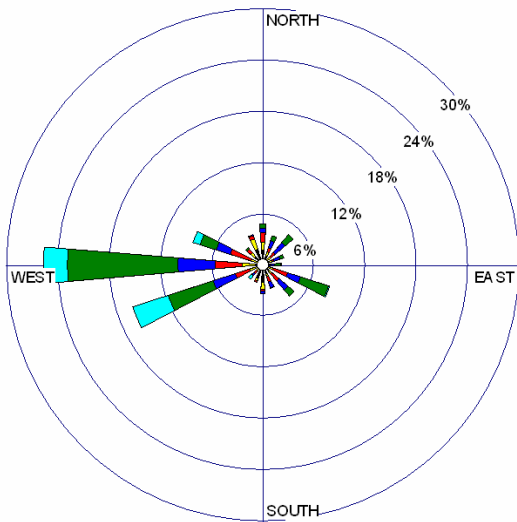

HQJOC AWS Temperature and rainfall - August 2007

24 HOURS

**WIND SPEED
(m/s)**

Calms: 1.75%

DAY TIME

**WIND SPEED
(m/s)**

Calms: 0.86%

NIGHT TIME

**WIND SPEED
(m/s)**

Calms: 2.61%

Client:
DEPARTMENT OF DEFENCE

Project:
**HQJOC METEOROLOGICAL
MONITORING**

Title:
**WINDROSES FOR AUGUST
2007**

Note: Windrose data (including calms) is based on 15 minute averaging periods