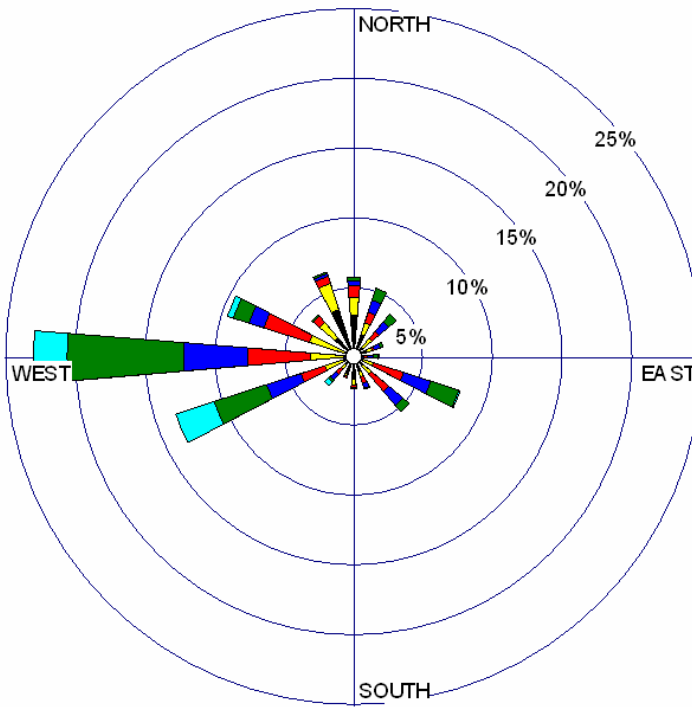

HQJOC AWS Temperature and rainfall - August 2007

24 HOURS

**WIND SPEED
(m/s)**

Calms: 1.75%

DAY TIME

**WIND SPEED
(m/s)**

Calms: 0.86%

NIGHT TIME

**WIND SPEED
(m/s)**

Calms: 2.61%

Client:
DEPARTMENT OF DEFENCE

Project:
**HQJOC METEOROLOGICAL
MONITORING**

Title:
**WINDROSES FOR AUGUST
2007**

Note: Windrose data (including calms) is based on 15 minute averaging periods