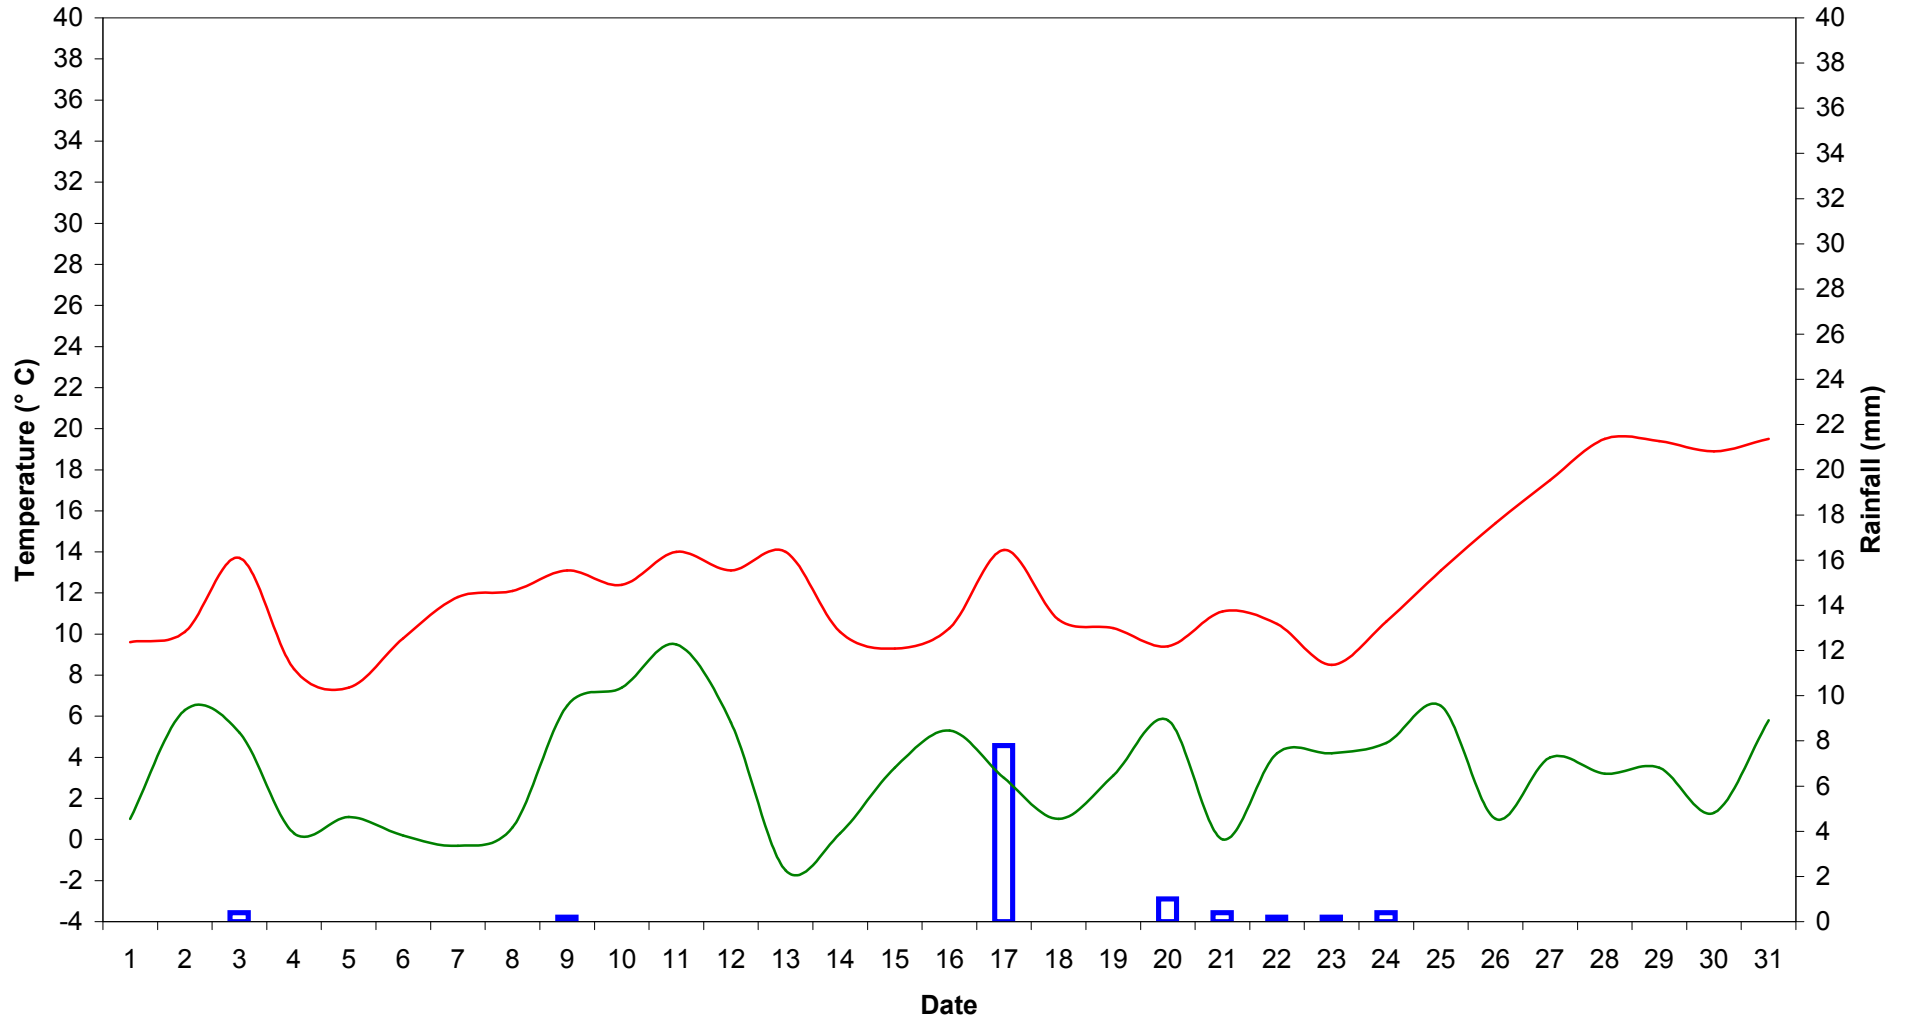

HQJOC AWS Temperature and rainfall - August 2007