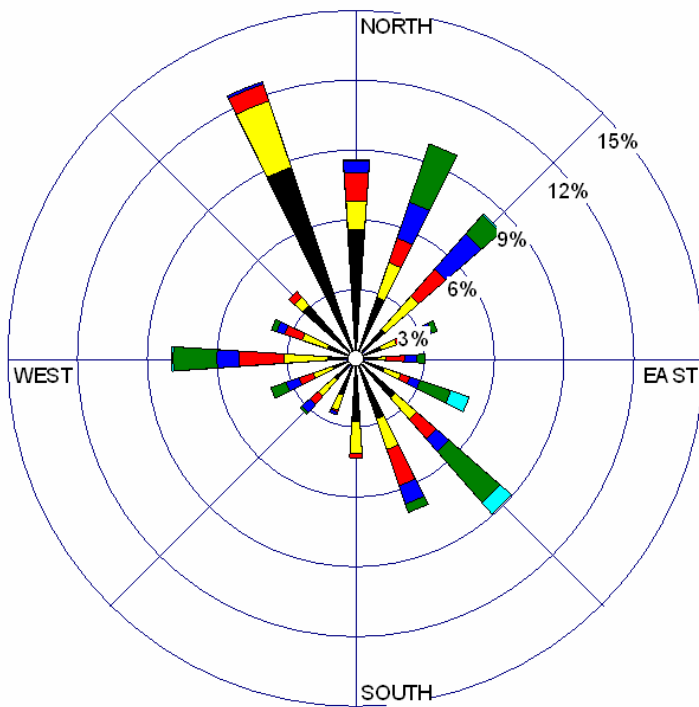

24 HOURS

WIND SPEED (m/s)

Calms: 3.20%