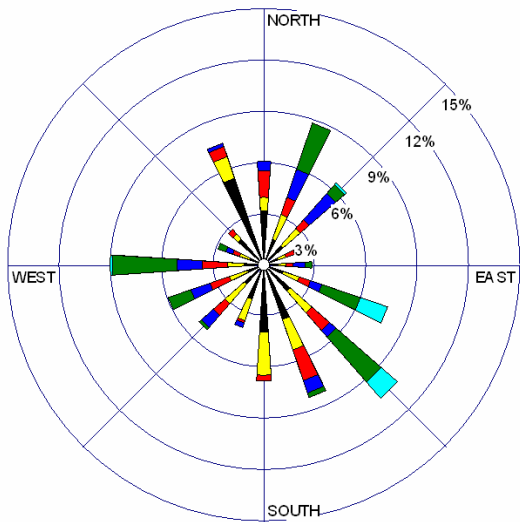

HQJOC AWS Temperature and Rainfall - April 2007

24 HOURS

WIND SPEED (m/s)

Calms: 3.20%

DAY TIME

WIND SPEED (m/s)

Calms: 2.93%

NIGHT TIME