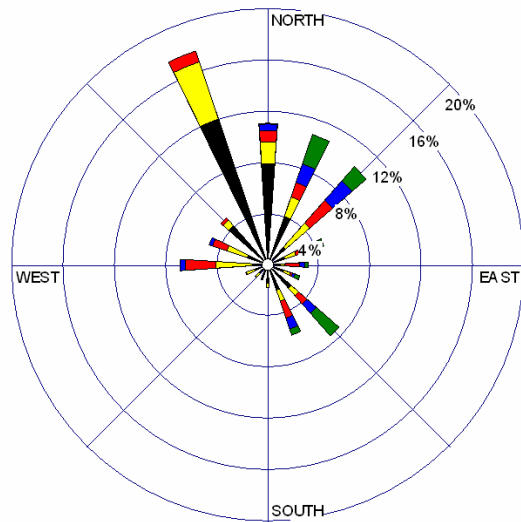

HQJOC AWS Temperature and Rainfall - April 2007

24 HOURS

WIND SPEED (m/s)

Calms: 3.20%

DAY TIME

WIND SPEED (m/s)

Calms: 2.93%

NIGHT TIME