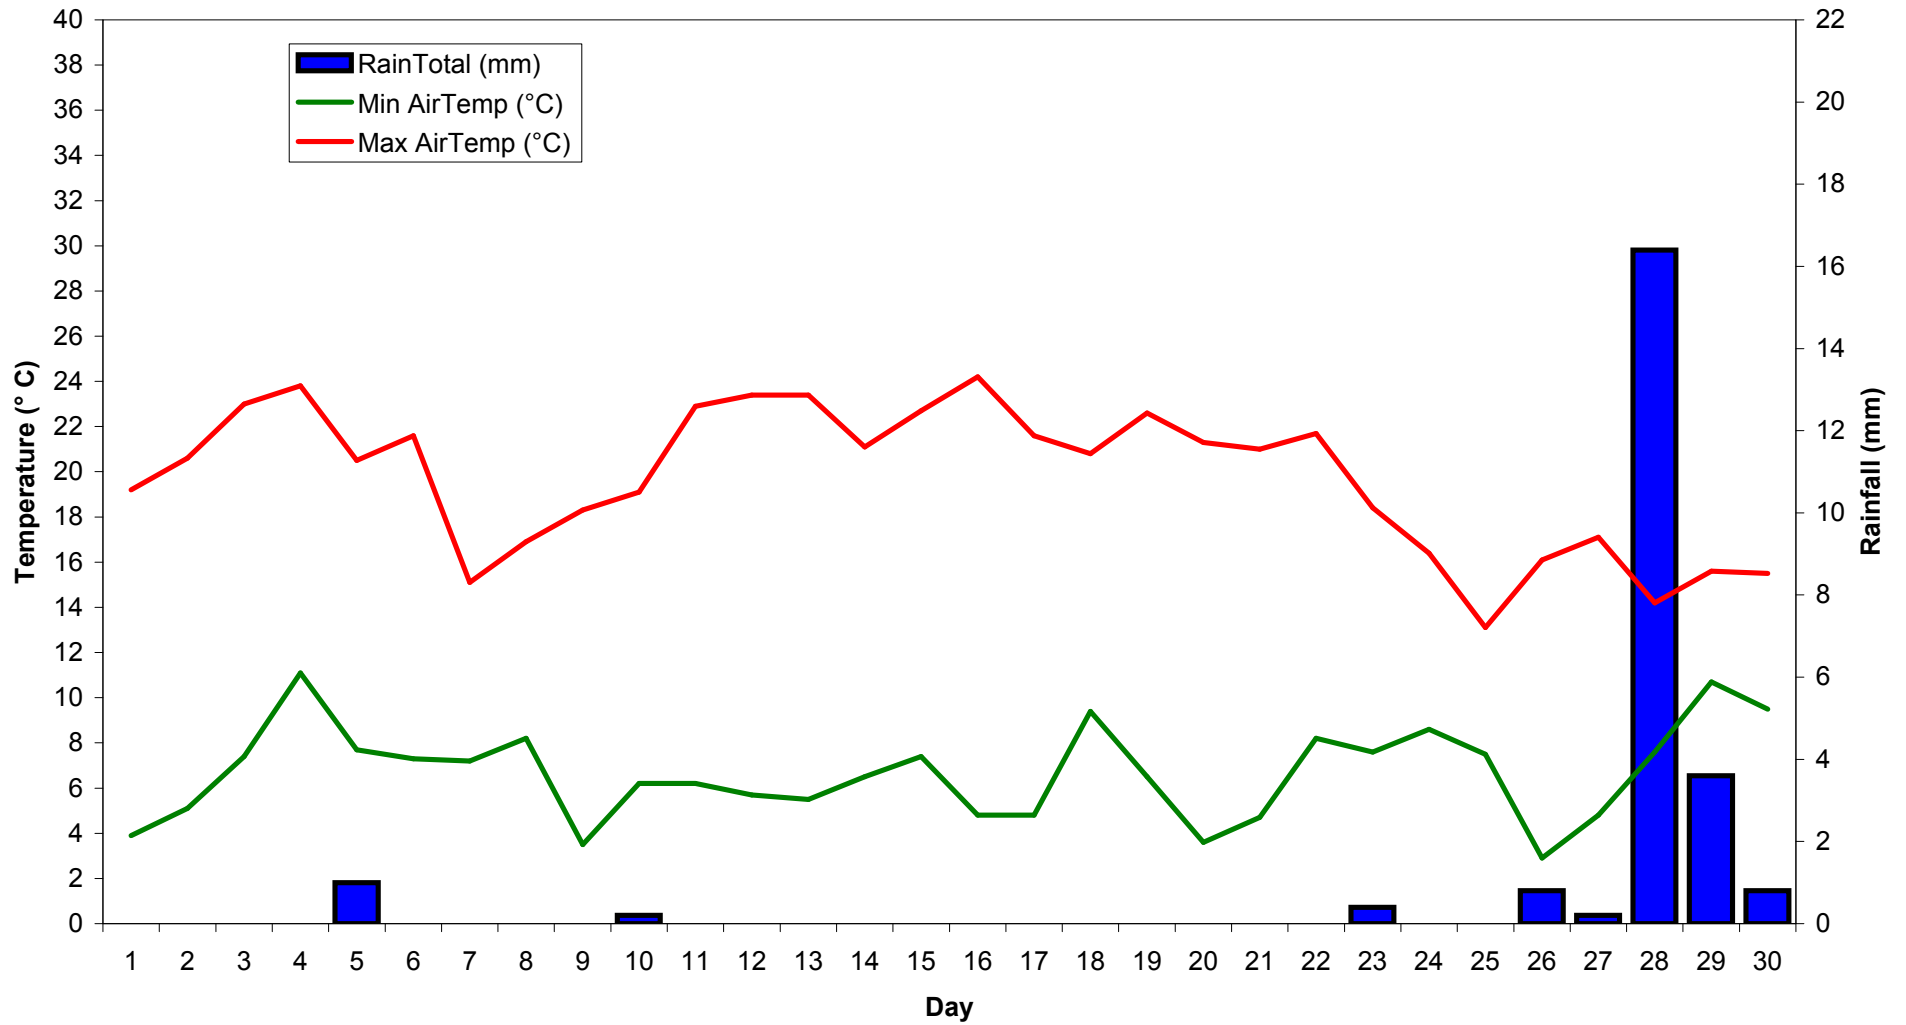

HQJOC AWS Temperature and Rainfall - April 2007