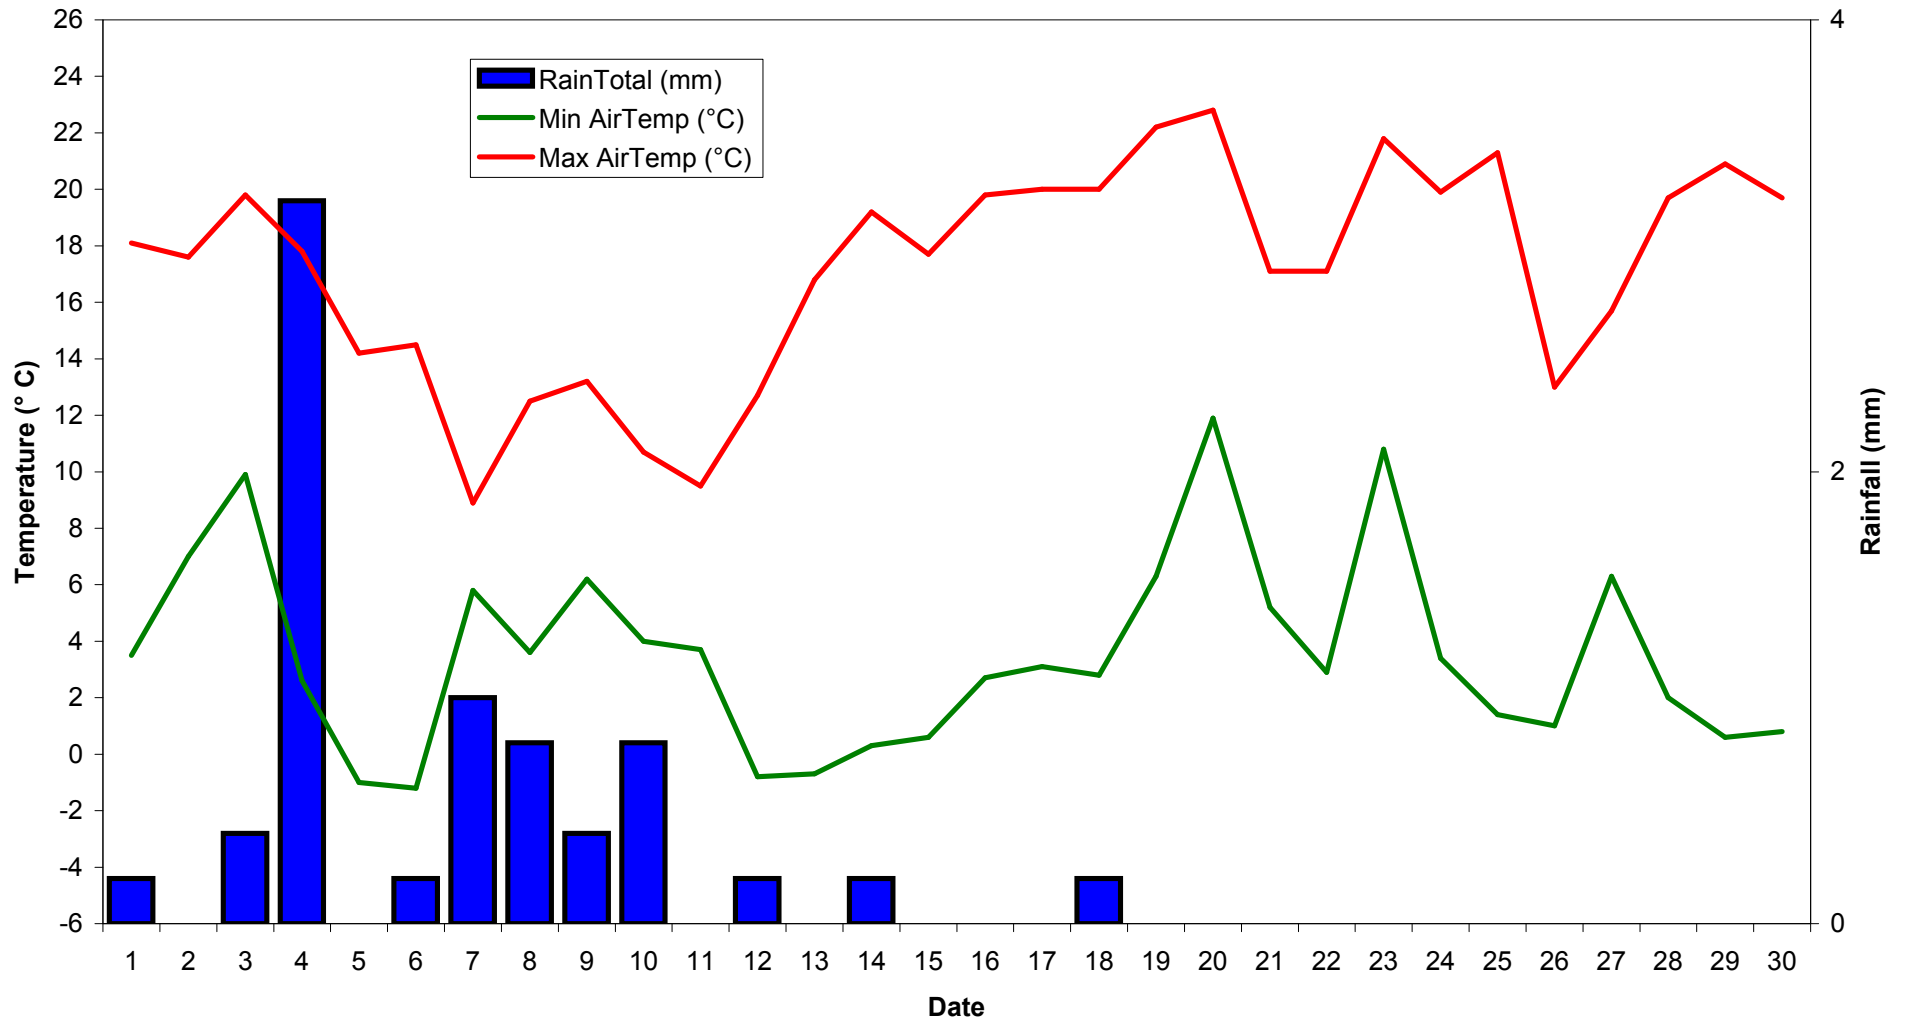

HQJOC AWS Temperature and rainfall - September 2006