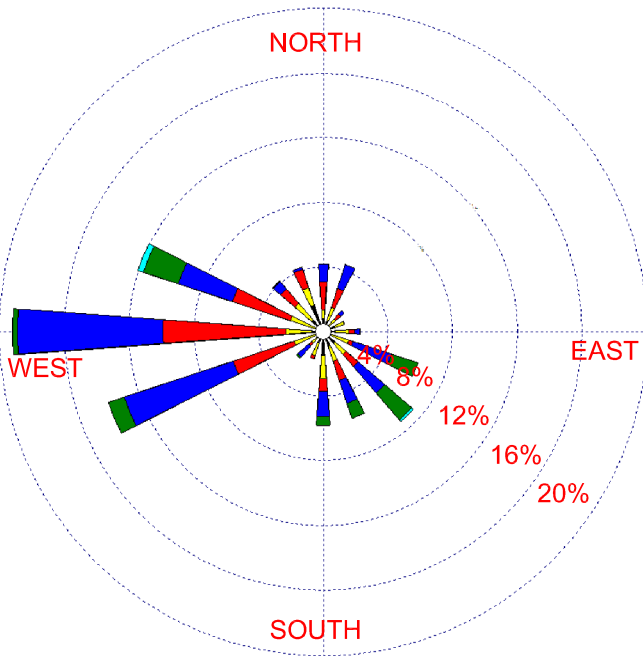

HQJOC AWS Temperature and rainfall - September 2006

DAY TIME
3.6% CALMS

NIGHT TIME
3.6% CALMS

24 HOURS
5.0% CALMS

WIND SPEED (m/s)

This drawing is subject to COPYRIGHT. It remains the property of URS Australia Pty. Ltd.