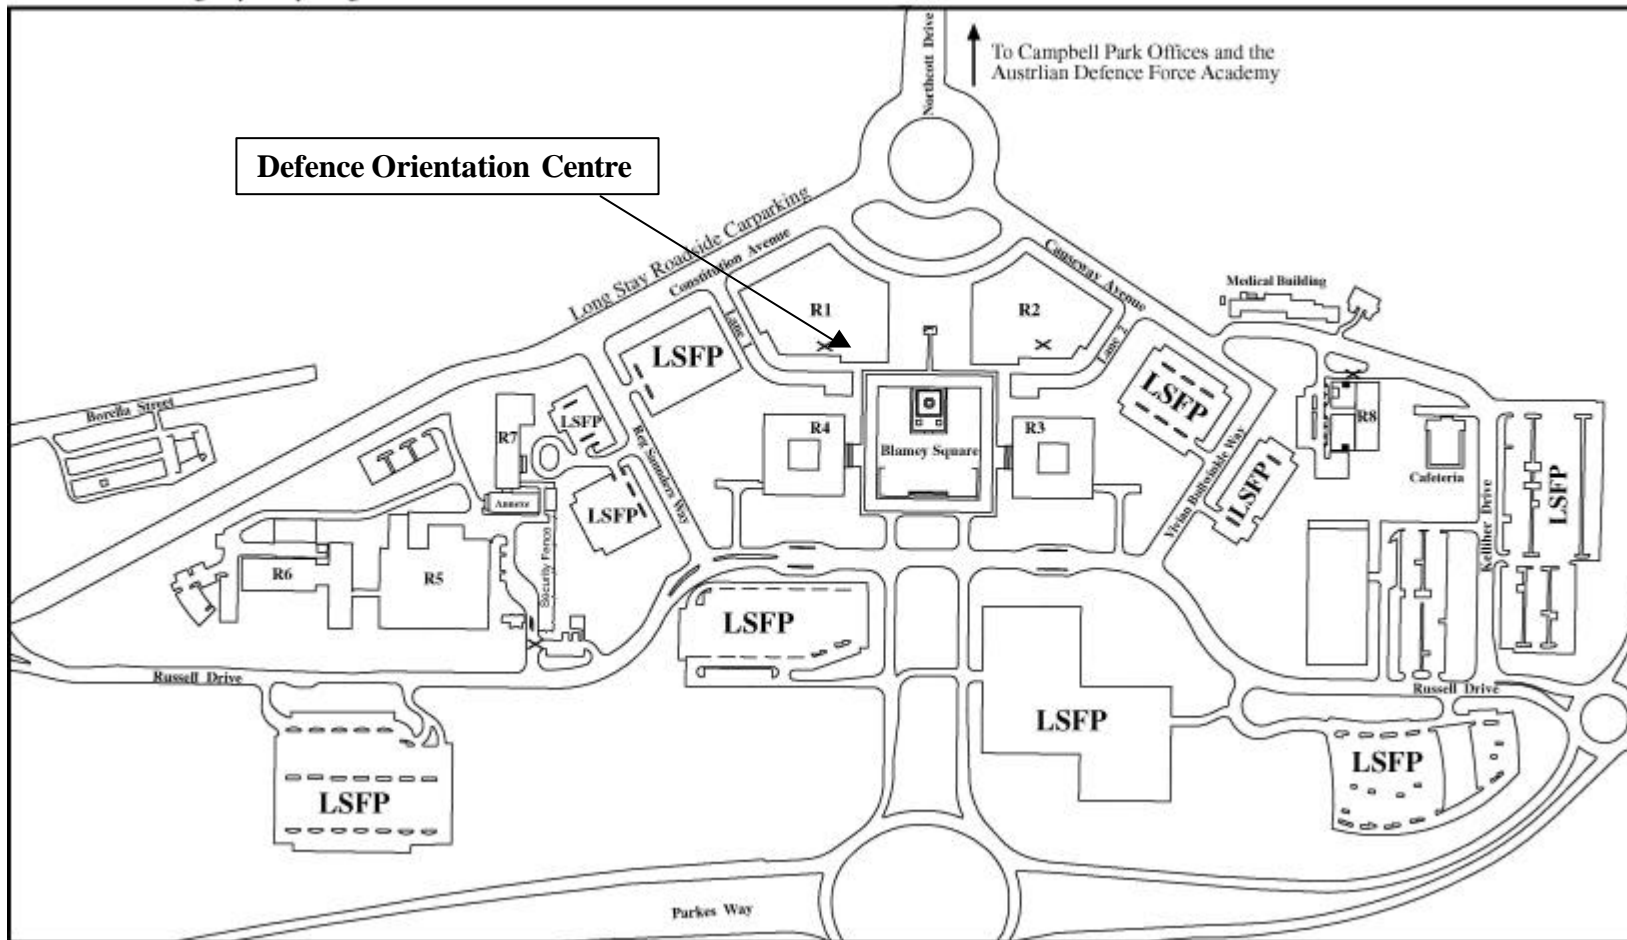

× Indicate Shuttle Stops  
LSFP Long Stay Free parking

Defence Orientation Centre  
Russell Offices  
R1 Foyer  
Sir Thomas Blamey Square